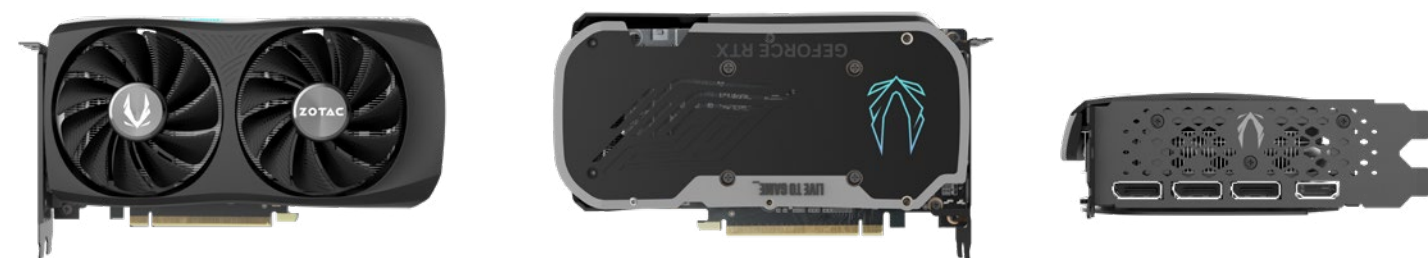

# GEFORCE RTX 4060 Ti 8GB TWIN EDGE

SKU: ZT-D40610E-10M | EAN: 4895173626944 | UPC: 810012083836

The ZOTAC GAMING GeForce RTX 4060 Ti 8GB Twin Edge is a compact and powerful graphics card, featuring the NVIDIA Ada Lovelace architecture and an aerodynamic-inspired design. With a reduced 2.2 slot size, it's an excellent choice for those who want to build a SFF gaming PC capable of high framerate and performance in the latest title releases.

**TWIN EDGE**

## KEY FEATURES

- NVIDIA Ada Lovelace streaming multiprocessors:  
Up to 2x performance and power efficiency
- 4th generation tensor cores:  
Up to 4X performance with DLSS 3 vs. brute-force rendering
- 3rd generation RT cores:  
Up to 2X ray tracing performance
- NVIDIA DLSS 3
- Game Ready and NVIDIA Studio Drivers
- NVIDIA® GeForce Experience™
- NVIDIA Broadcast, NVIDIA G-SYNC®
- NVIDIA GPU Boost™
- 8GB GDDR6 graphics memory
- IceStorm 2.0 advanced cooling
- FREEZE fan stop, Active fan control
- SPECTRA customizable RGB lighting
- Metal backplate
- ZOTAC GAMING FireStorm Utility