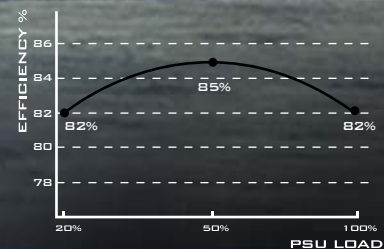

SILVERSTONE
Designing Inspiration

STRIDER ESSENTIAL SERIES 700W ST70F-ES230

Power for everything you need

High efficiency with 80 PLUS certification
24/7 continuous power output with 40°C operating temperature
Class-leading single +12V rail

Active PFC Circuitry
PCI-E 8pin and PCI-E 6pin connector support
Silent running 120mm fan with 18dBa

MODEL No.

MAX. OUTPUT

SST-ST70F-ES230

700W

+3.3V	+5V	+12V	-12V	+5Vsb
22A	22A	54A	0.3A	2.5A
130W		648W	3.6W	12.5W