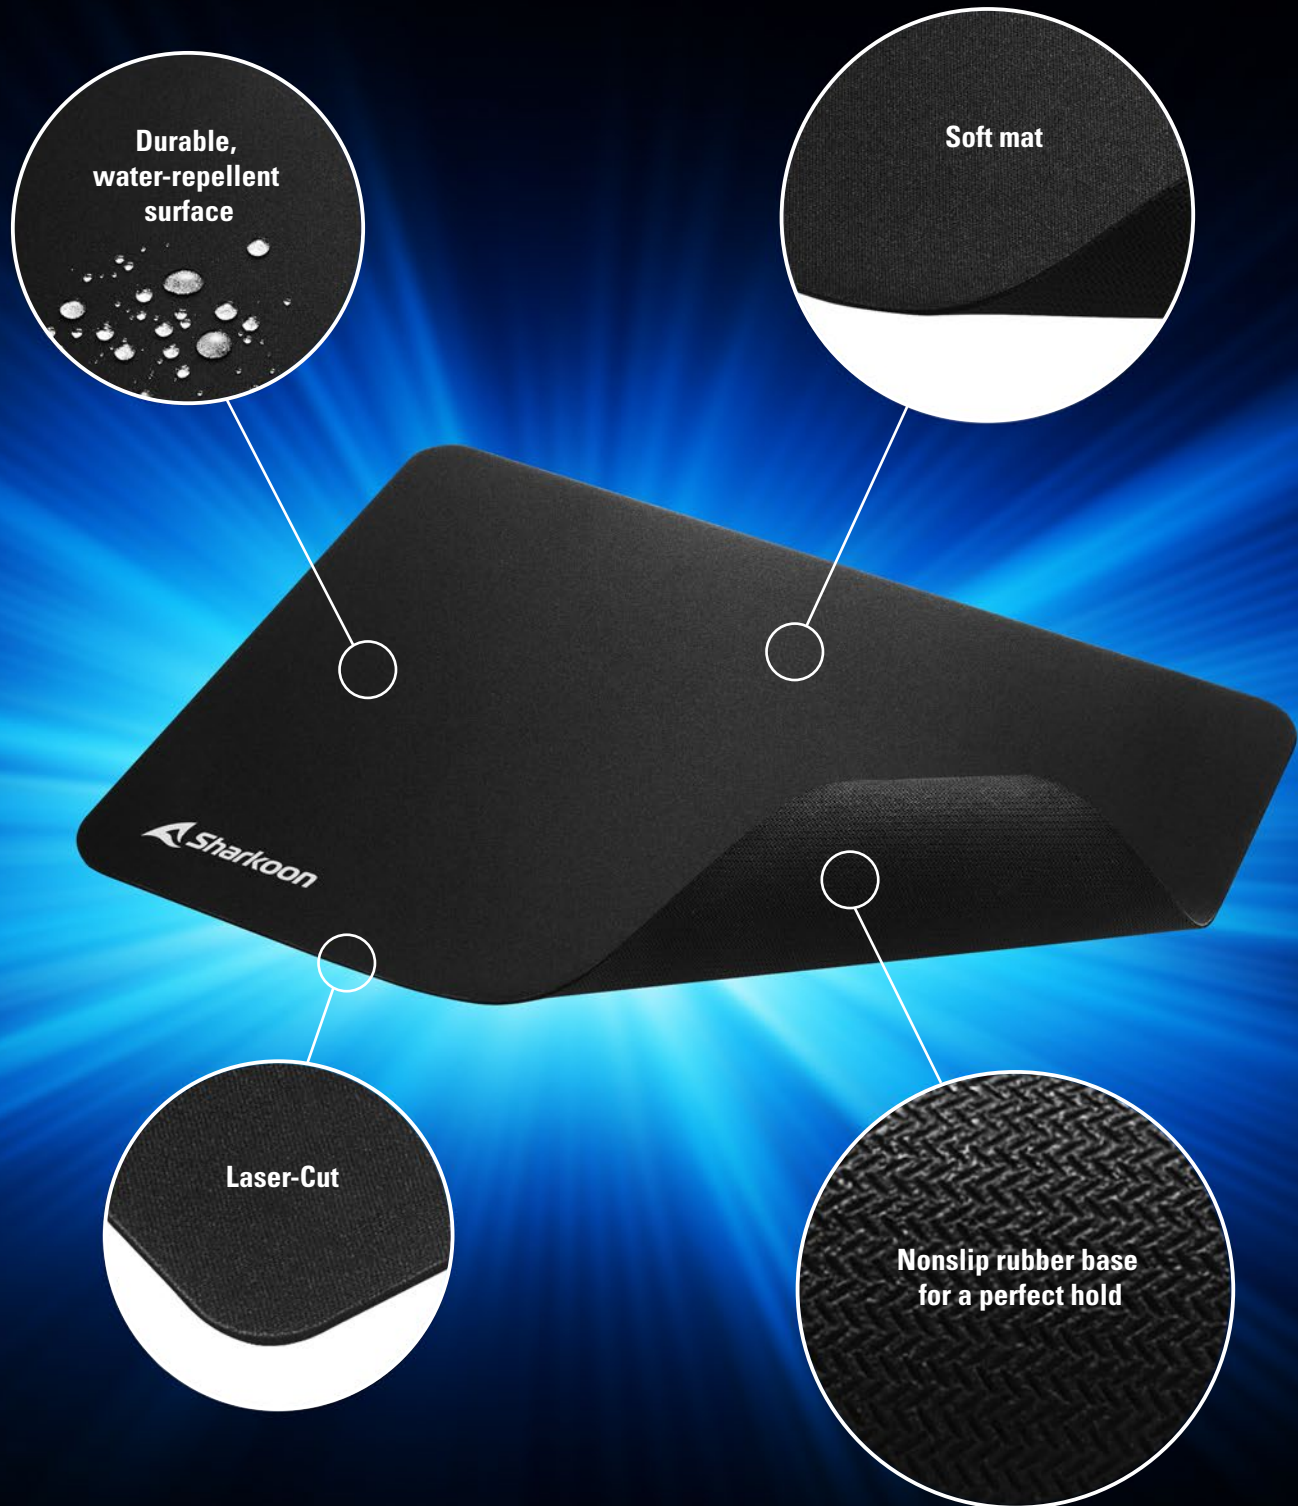

1337

V2

GAMING MOUSE MAT

FEATURES

- Water-repellent surface
- Laser-cut edges
- Non-slip rubber base

Soft
mat

Top Features

With the 1337 V2, we've made our most popular mouse mat even better. We've furnished the textile surface with a water repellent coating, and, in addition, all the edges have been precisely laser cut, thus preventing any unsightly fraying around the mat. Like all the gaming mouse mats in the 1337 series, the V2 also has a completely nonslip rubber underside and a textile surface for optimal sliding properties for all types of sensor.

A Solid Foundation for All Purposes

SIZE XXL Dimensions (L x W x H):
900 x 400 x 2.4 mm

The 1337 V2 gaming mouse mat is available in the sizes M, L, XL and XXL. The size M has a length of 280 millimeters and a width of 195 millimeters, being especially made for use with mobile devices such as notebooks and tablets. The size L, with a length of 355 millimeters and a width of 255 millimeters, will even fit on top of smaller tabletops. The XL, with its length of 444 millimeters and width of 355 millimeters, will offer enough space for maneuvers which have to be executed in the frenzy of the game. Anyone who wants to cover nearly all of their gaming tabletop with an excellent sliding surface can go for the XXL variant with its gigantic 900 millimeters length and 400 millimeters width. At 1.4 millimeters for the M and L variants and 2.4 millimeters for XL and XXL, the mouse mats are conveniently slim and low-profile as well as being robust.

Optimally Made for Transporting

Thanks to its flexible materials, the 1337 V2 can be simply rolled up whenever required. The mouse mat can thus be conveniently stored and accompany its owner to LAN parties, eSport events or while working outside of the office.