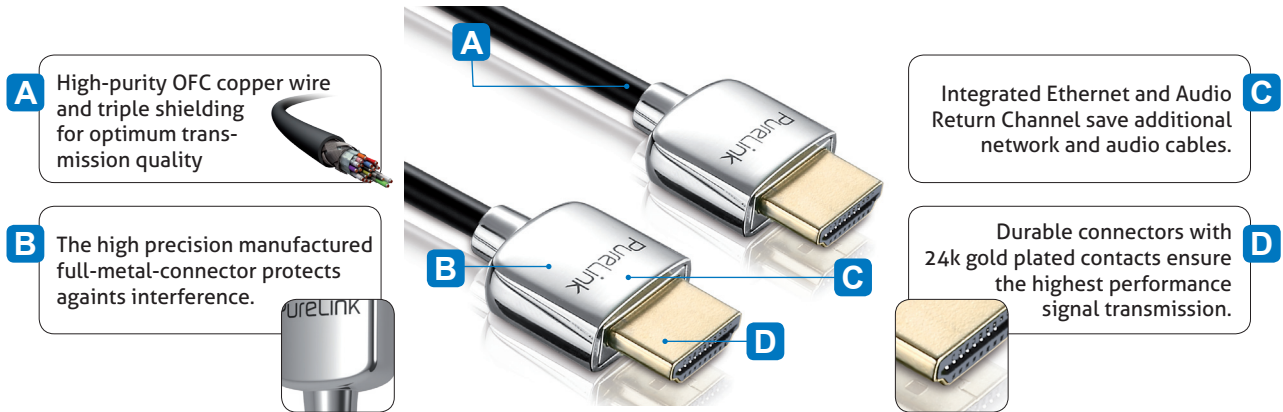

ProSpeed Thin Series

Super Thin HDMI Cable with Ethernet

PureLink
digital solutions

Bigger is not always better.

PureLink's „SuperThin“ HDMI cables are smaller and thinner than other premium branded HDMI cables. With the same quality, „SuperThin“ HDMI cables are more powerful, more space saving and easier to install.

		PureLink's „Super Thin“ HDMI cables	Other Premium brands
Compliant with newest HDMI standards		✓	✓
Full performance without loss of quality		✓	✓
Connector dimensions (incl. cable sleeve support)		22mm	37-45mm
Supports TV's with sideward HDMI connectors		✓ Bending radius only 30-35mm	✗ Bending radius more than 80mm
Compatible for installations with flat wall mounts		✓ Bending radius only 30-35mm	✗ Bending radius more than 80mm
Perfect for modern, super-thin LED displays		✓	✗

ProSpeed series - „SuperThin“ HDMI cable with Ethernet

The new, innovative design of PureLink's „SuperThin“ HDMI cables has many advantages over common premium HDMI cables. At the same performance, the „SuperThin“ cables satisfy with their compact construction. Problems with installing ultra-slim wallmounts or sideward HDMI outputs are now a thing of the past. Due to the certification complying with the newest HDMI standard „High Speed with Ethernet“, these cables live up the highest expectations. This allows a transmission of resolutions up to 4K2K (2160p) as well as 3D content.