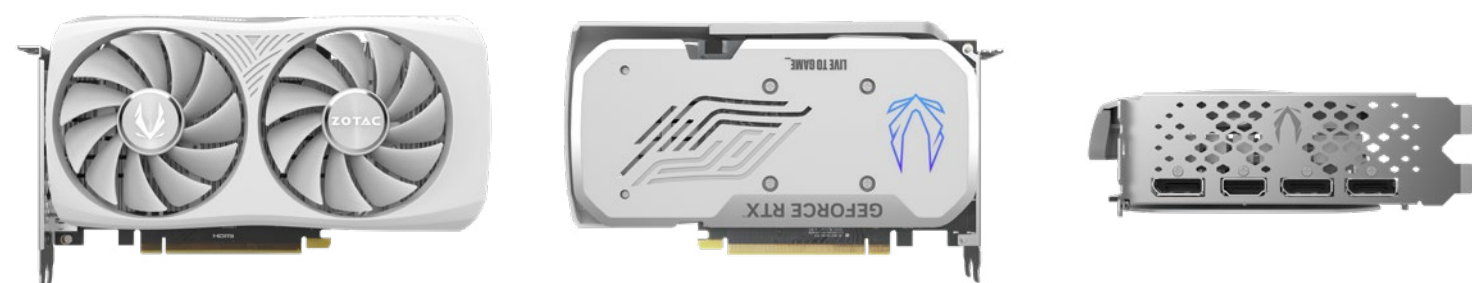

GEFORCE RTX 4060 8GB TWIN EDGE OC White Edition

SKU: ZT-D40600Q-10M | EAN: 4895173627187 | UPC: 810012084024

The ZOTAC GAMING GeForce RTX 4060 8GB Twin Edge OC White Edition is a compact and capable graphics card, featuring the NVIDIA Ada Lovelace architecture and an aerodynamic-inspired design. With a reduced 2 slot size, it's an excellent choice for those who want to build a SFF gaming PC capable of smooth framerate and 1080p performance in the latest title releases.

TWIN EDGE

OC
EDITION

GEFORCE
RTX

HDMI
HIGH DEFINITION MULTIMEDIA INTERFACE

WHITE
EDITION

KEY FEATURES

- NVIDIA Ada Lovelace streaming multiprocessors:
Up to 2x performance and power efficiency
- 4th generation tensor cores:
Up to 4X performance with DLSS 3 vs. brute-force rendering
- 3rd generation RT cores:
Up to 2X ray tracing performance
- NVIDIA DLSS 3
- Game Ready and NVIDIA Studio Drivers
- NVIDIA® GeForce Experience™
- NVIDIA Broadcast, NVIDIA G-SYNC®
- NVIDIA GPU Boost™
- 8GB GDDR6 graphics memory
- FREEZE fan stop
- Metal backplate
- ZOTAC GAMING FireStorm Utility

TECHNICAL SPECIFICATIONS

SPECIFICATIONS

- NVIDIA GeForce RTX 4060 GPU
- 3072 CUDA Cores
- 8GB GDDR6 memory
- 128-bit memory bus
- Engine boost clock: 2490 MHz
- Memory clock: 17.0 Gbps
- PCI Express 4.0 x8