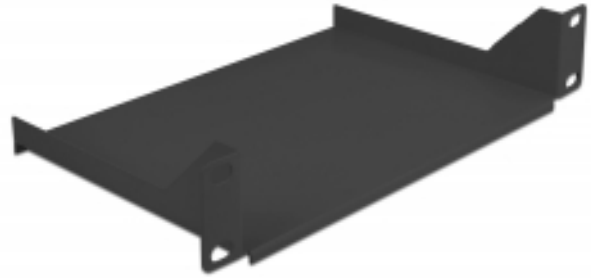

Delock 10" Shelf for network cabinet 1U black

Description

This 10" shelf by Delock is suitable for installation in a 10" network cabinet. The shelf provides the perfect storage surface for components that cannot be installed and leaves a neat and tidy impression in the network cabinet.

Specification

- For mounting in 10" network cabinet, 1U
- Shelf area: ca. 215 x 150 mm
- Load capacity up to 10 kg
- Colour: black
- Material: sheet steel

Package content

- 10" shelf
- 4 x screws
- 4 x caged nut
- 4 x washers

Item no. 66853

EAN: 4043619668533

Country of origin: China

Package: Box

Images

General	
Mounting type:	10 in
Physical characteristics	
Material:	sheet steel
Length:	215 mm
Width:	150 mm
Colour:	black