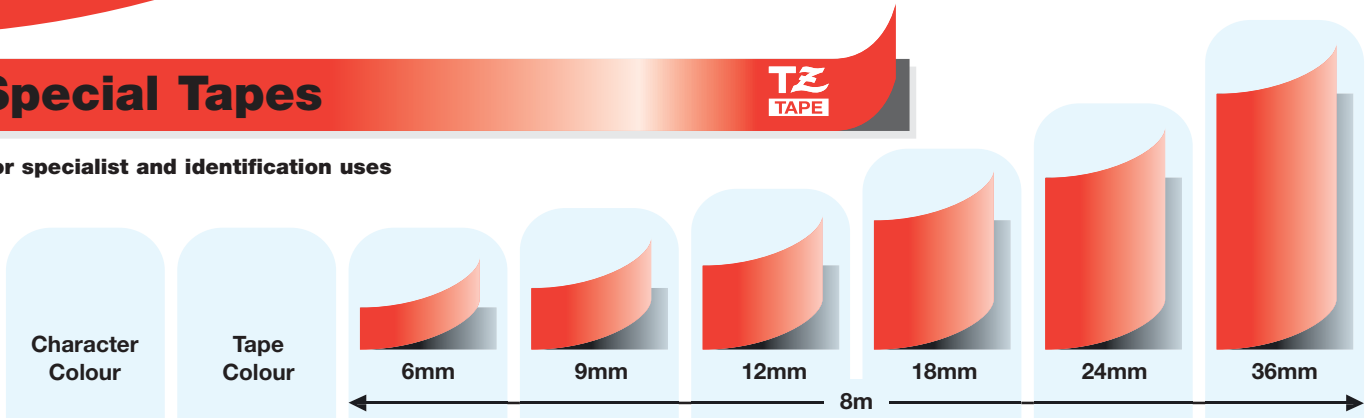

Special Tapes

For specialist and identification uses

Character Colour		Tape Colour		6mm	9mm	12mm	18mm	24mm	36mm
Strong Adhesive									
Black	Clear			TZ S111	TZ S121	TZ S131	TZ S141	TZ S151	TZ S161
Black	White			TZ S211	TZ S221	TZ S231	TZ S241	TZ S251	TZ S261
Black	Yellow			TZ S611	TZ S621	TZ S631	TZ S641	TZ S651	TZ S661
Fabric									
Blue	White					TZ FA3	TZ FA4B		
Iron-on									
Black	White						TZ IY41		
Security									
Black	White						TZ SE4		
Metallic									
Black	Silver					TZ 931			
Black	Silver (matt)					TZ M931			
Head cleaning									
						TZ CL3	TZ CL4		TZ CL6