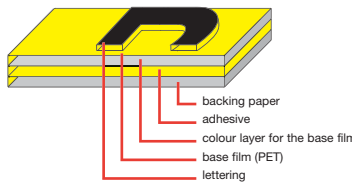

Laminated Tapes

Ideal for heavy industrial use, retail and office environments

Brother laminated tapes consist of six layers of materials, resulting in a thin, yet extremely strong label. Characters formed with thermal transfer ink are actually printed onto the underside of the laminate, sandwiched between two layers of PET (polyester film) creating characters that are virtually indestructible.

TZ Tapes share the same adhesive which meets the needs of all industrial environments. However, some industries may require additional strength and in this situation Brother offers a stronger adhesive version of the laminated TZ Tape. Under tests, Strong Adhesive Tape demonstrates greater adhesion when stuck to varying materials.

Non-Laminated Tapes

For indoor and professional use

Still offering durability, non-laminated tapes are not suitable for exposure to chemicals, extreme temperatures or severe conditions and have a limited resilience to water and abrasion.

Available in seven colour combinations, non-laminated tapes may offer a more economical option to meet your labelling requirements.

Suitable for educational environments, corporate offices and some indoor retail use.