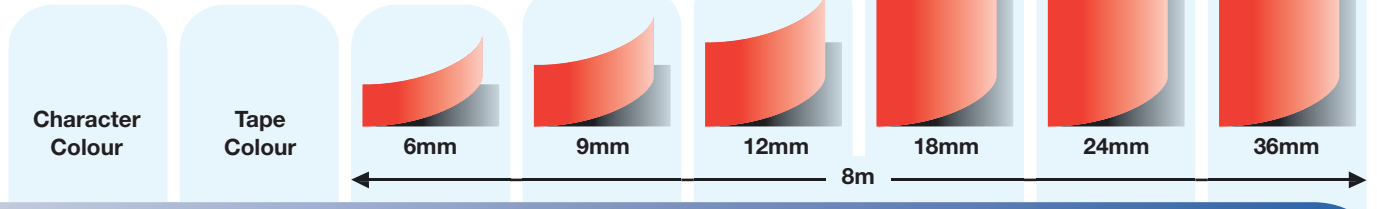

At your side.
brother®

P-touch
TZ
TAPE

**High performance tapes
for all labelling applications**

Tape options

Laminated, Matt, Non-Laminated & Paper

Laminated

Character Colour	Tape Colour	6mm	9mm	12mm	18mm	24mm	36mm
Black	Clear	TZ 111	TZ 121	TZ 131	TZ 141	TZ 151	TZ 161
Red	Clear		TZ 122	TZ 132		TZ 152	
Blue	Clear		TZ 123	TZ 133		TZ 153	
White	Clear			TZ 135	TZ 145	TZ 155	TZ 165
Black	White	TZ 211	TZ 221	TZ 231	TZ 241	TZ 251	TZ 261
Red	White		TZ 222	TZ 232	TZ 242	TZ 252	TZ 262
Blue	White		TZ 223	TZ 233	TZ 243	TZ 253	TZ 263
Gold	Black		TZ 324	TZ 334	TZ 344	TZ 354	TZ 364
White	Black	TZ 315	TZ 325	TZ 335	TZ 345	TZ 355	TZ 365
Black	Red		TZ 421	TZ 431	TZ 441	TZ 451	TZ 461
White	Red			TZ 435		TZ 455	
Black	Blue		TZ 521	TZ 531	TZ 541	TZ 551	TZ 561
White	Blue			TZ 535		TZ 555	
Black	Yellow	TZ 611	TZ 621	TZ 631	TZ 641	TZ 651	TZ 661
White	Orange			TZ 635		TZ 655	
Black	Green		TZ 721	TZ 731	TZ 741	TZ 751	
White	Green			TZ 735		TZ 755	
Black	Grey			TZ A31		TZ A51	
White	Grey		TZ A25				
Black	Fluo. Orange			TZ B31		TZ B51	
Black	Fluo. Yellow			TZ C31		TZ C51	
Black	Fluo. Green			TZ D31		TZ D51	

Paper

Black	White					AK K251	
-------	-------	--	--	--	--	---------	--

Actual tape colours may differ slightly from the colours printed here.
Tapes supplied may differ per country.

* 24mm Paper label only available in 7m length. All other Brother TZ-tapes are 8m as standard.

Laminated Tapes

Ideal for heavy industrial use, retail and office environments

Brother laminated tapes consist of six layers of materials, resulting in a thin, yet extremely strong label. Characters formed with thermal transfer ink are actually printed onto the underside of the laminate, sandwiched between two layers of PET (polyester film) creating characters that are virtually indestructible.