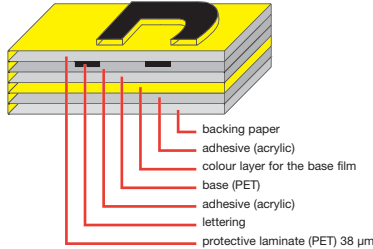

Paper

Black	White					AK K251	
-------	-------	--	--	--	--	---------	--

Actual tape colours may differ slightly from the colours printed here.
Tapes supplied may differ per country.

* 24mm Paper label only available in 7m length. All other Brother TZ-tapes are 8m as standard.

Laminated Tapes

Ideal for heavy industrial use, retail and office environments

Brother laminated tapes consist of six layers of materials, resulting in a thin, yet extremely strong label. Characters formed with thermal transfer ink are actually printed onto the underside of the laminate, sandwiched between two layers of PET (polyester film) creating characters that are virtually indestructible.

TZ Tapes share the same adhesive which meets the needs of all industrial environments. However, some industries may require additional strength and in this situation Brother offers a stronger adhesive version of the laminated TZ Tape. Under tests, Strong Adhesive Tape demonstrates greater adhesion when stuck to varying materials.

Available in seven colour combinations, non-laminated tapes may offer a more economical option to meet your labelling requirements.

Suitable for educational environments, corporate offices and some indoor retail use.