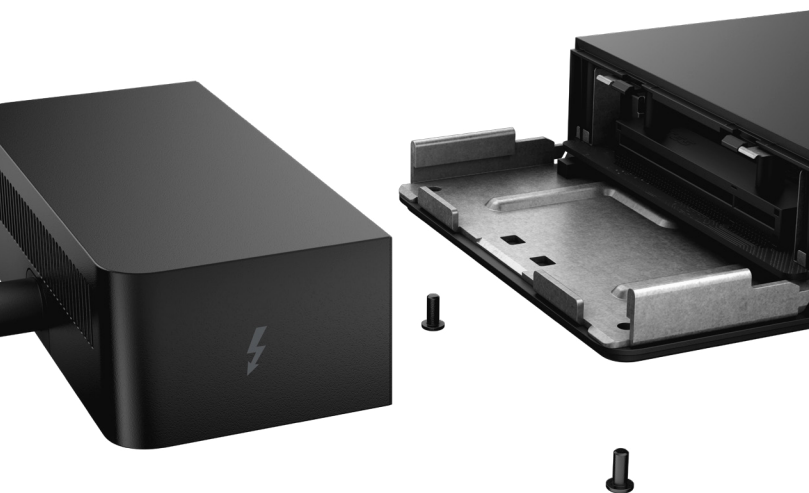

Dell Commercial Docks

Future-ready design

Dell offers the World's first modular dock with upgradeable connectivity and power. By allowing you to easily upgrade your connectivity and boost your power delivery to meet the future needs of your evolving PC environment, you can significantly reduce your upgrade costs.

Dell Thunderbolt™ Dock WD19TB / WD19TBS Module

Need more power in the future? Upgrade to the WD19TB / WD19TBS module for Thunderbolt connectivity with up to 130 Watts of power delivery, 40Gbps data transfer speeds and support for up to three displays at a fraction of the cost of replacing the entire dock.

Dell Performance Dock WD19DC / WD19DCS Module

Upgrade to the WD19DC / WD19DCS module in the future to increase your power delivery up to 210 Watts for use with Precision Mobile Workstations at a fraction of the cost of replacing the entire dock. The single connector can also be used with all Dell commercial laptops for ultimate compatibility in your PC environment.

Compatible with Precision Mobile Workstations and Latitude or XPS systems with single USB Type-C® cable⁹.

RECOMMENDED ACCESSORIES

Multi-task seamlessly across 3 devices with this premium full-sized keyboard and sculpted mouse combo with programmable shortcuts and 36 months battery life.¹³