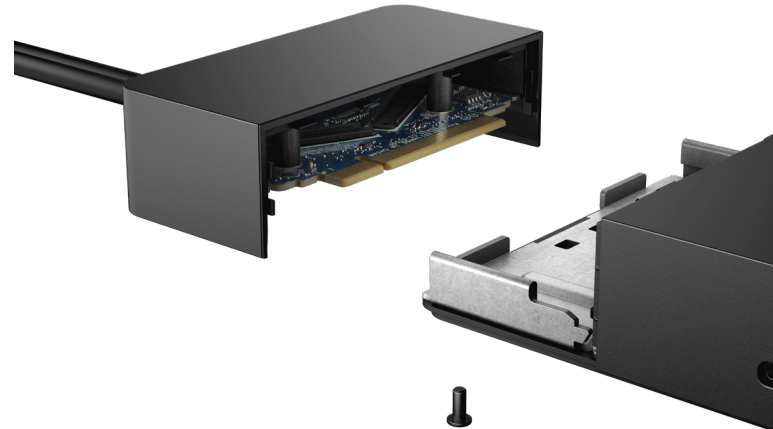

Dell Commercial Docks

Future-ready design

Dell offers the World's first modular dock with upgradeable connectivity and power. By allowing you to easily upgrade your connectivity and boost your power delivery to meet the future needs of your evolving PC environment, you can significantly reduce your upgrade costs.

Dell Thunderbolt™ Dock WD19TB / WD19TBS Module

Need more power in the future? Upgrade to the WD19TB / WD19TBS module for Thunderbolt connectivity with up to 130 Watts of power delivery, 40Gbps data transfer speeds and support for up to three displays at a fraction of the cost of replacing the entire dock.

Dell Performance Dock WD19DC / WD19DCS Module

Upgrade to the WD19DC / WD19DCS module in the future to increase your power delivery up to 210 Watts for use with Precision Mobile Workstations at a fraction of the cost of replacing the entire dock. The single connector can also be used with all Dell commercial laptops for ultimate compatibility in your PC environment.

Compatible with Precision Mobile Workstations and Latitude or XPS systems with single USB Type-C® cable⁹.

RECOMMENDED ACCESSORIES

Multi-task seamlessly across 3 devices with this premium full-sized keyboard and sculpted mouse combo with programmable shortcuts and 36 months battery life.¹³