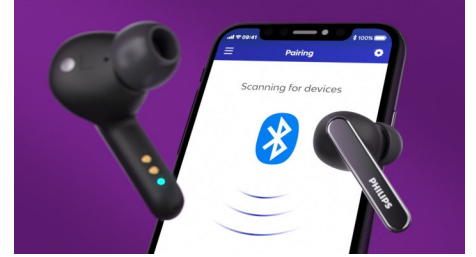

### Secure, comfortable in-ear fit

You get real comfort thanks to soft, interchangeable silicone ear-tip covers. The ear-tips on each earbud insert securely into your ear canal, creating a perfect seal that diminishes external noise. The 'hockey stick' form factor keeps each earbud secure.

### Handy charging case

No matter what your day brings, these headphones can keep up. You get 7 hours play time from a pair of fully charged earbuds, and a fully charged case gives you another 21 hours. The Qi-compatible case can be charged wirelessly or via USB-C.

### Philips Headphones app

The Philips Headphones app puts you in charge of the music you're listening to. Adjust levels yourself or choose from preset sound styles. You can also use the app to switch between preset noise-cancellation modes, or control the Voice Enhanced Mode.

### Easy control and pairing

Controls on the earbuds let you pause your playlist, take calls, and wake your phone's voice assistant. The headphones are ready to pair in an instant. Once paired, they reconnect with your phone as soon as you open the charging case.