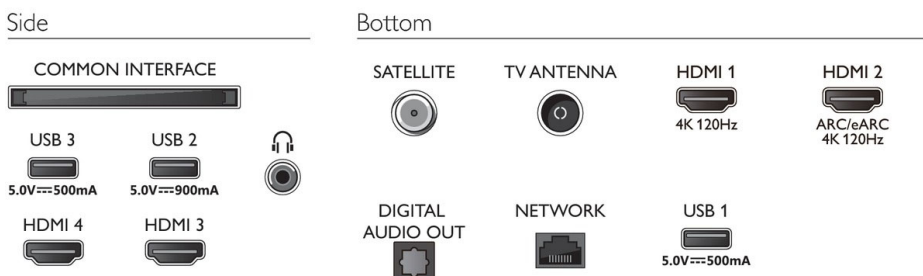

Design

- Colors of TV: Metal bezel frame
- Stand design: Satin chrome EVO stand

Dimensions

- Box dimensions (W x H x D): 1420.0 x 860.0 x 160.0 mm
- Set dimensions (W x H x D): 1225.0 x 707.0 x 68.0 mm
- Set dimensions with stand (W x H x D): 1225.0 x 773.0 x 230.0 mm
- Product weight: 18.3 kg
- Product weight (+stand): 21.7 kg
- Weight incl. Packaging: 25.6 kg
- Wall mount compatible: 300 x 300 mm
- Stand dimensions (W x H x D): 500.0 x 70.0 x 230.0 mm
- Distance between 2 stands: 500.0 mm
- Stand height to TV bottom edge: 70.0 mm

Accessories

- Included accessories: Remote Control, 2 x AAA Batteries, Table top stand, Power cord, Quick start guide, Legal and safety brochure

Connections

Issue date 2023-02-28

Version: 1.0.1

12 NC: 8670 001 88205
EAN: 87 18863 03713 3