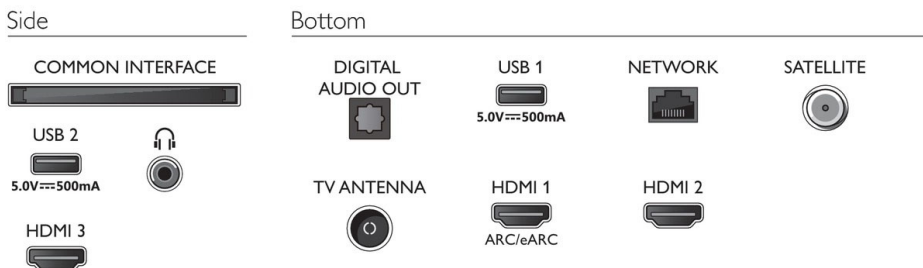

Supported HDMI video features

- HDR: HLG, HDR10, HDR10+, Dolby Vision
- Gaming: ALLM, HDMI VRR

Multimedia Applications

- Video Playback Formats: Containers: AVI, MKV, H264/MPEG-4 AVC, MPEG-1, MPEG-2, MPEG-4, VP9, HEVC (H.265), AV1
- Subtitles Formats Support: .SMI, .SRT, .SSA, .SUB, .TXT, .ASS
- Music Playback Formats: AAC, MP3, WAV, WMA (v2 up to v9.2), WMA-PRO (v9 and v10), FLAC
- Picture Playback Formats: JPEG, BMP, GIF, PNG, HEIF

Design

- Colors of TV: Satin chrome bezel
- Stand design: Stain chrome arch stand

Dimensions

- Box dimensions (W x H x D): 1240.0 x 785.0 x 150.0 mm

- Set dimensions (W x H x D): 1116.0 x 657.0 x 82.0 mm
- Set dimensions with stand (W x H x D): 1116.0 x 716.0 x 258.0 mm
- Product weight: 11.9 kg
- Product weight (+stand): 12.1 kg
- Weight incl. Packaging: 15.2 kg
- Wall mount compatible: 200 x 300 mm
- Stand dimensions (W x H x D): 729.0 x 72.0 x 258.0 mm
- Distance between 2 stands: 729.0 mm
- Stand height to TV bottom edge: 72.0 mm

Accessories

- Included accessories: Remote Control, 2 x AAA Batteries, Table top stand, Power cord, Quick start guide, Legal and safety brochure

EU Energy card

- EPREL registration numbers: 1446282
- Energy class for SDR: F
- On mode power demand for SDR: 61 Kwh/1000h
- Energy class for HDR: G
- On mode power demand for HDR: 112 Kwh/1000h
- Off mode power consumption: n.a.
- Networked standby mode: 2.0 W
- Panel technology used: LED LCD

Connections

Issue date 2023-04-19

Version: 2.3.1

12 NC: 8670 001 88178
EAN: 87 18863 03693 8

© 2023 Koninklijke Philips N.V.
All Rights reserved.

Specifications are subject to change without notice.
Trademarks are the property of Koninklijke Philips N.V.
or their respective owners.

www.philips.com

* EPG and actual visibility (up to 8 days) is country and operator dependent.
* The TV supports DVB reception for 'Free to air' broadcast. Specific DVB operators may not be supported. An up to date list can be found in the FAQ section of the Philips support website. For some operators Conditional Access and subscription are required. Contact your operator for more information.
* Philips TV Remote app and related functionalities vary per TV model, operator, and country, as well as smart device model and OS. For more details please visit: www.philips.com/TVRemoteapp.
* Smart TV app offerings vary per TV model and country. For more details please visit: www.philips.com/smarttv.
* This television contains lead only in certain parts or components where no technology alternatives exist in accordance with existing exemption clauses under the RoHS Directive.
* Amazon, Alexa and all related logos are trademarks of Amazon.com, Inc. or its affiliates. Amazon Alexa is available in selected languages and countries.
* Amazon Prime is available in selected languages and countries.
* Netflix subscription required. Subject to terms at <https://www.netflix.com>
* Rakuten TV is available in selected languages and countries.
* Google Assistant is available in selected languages and countries. The list of supported countries and languages will be expanded over time. For the latest information, please contact our customer care.