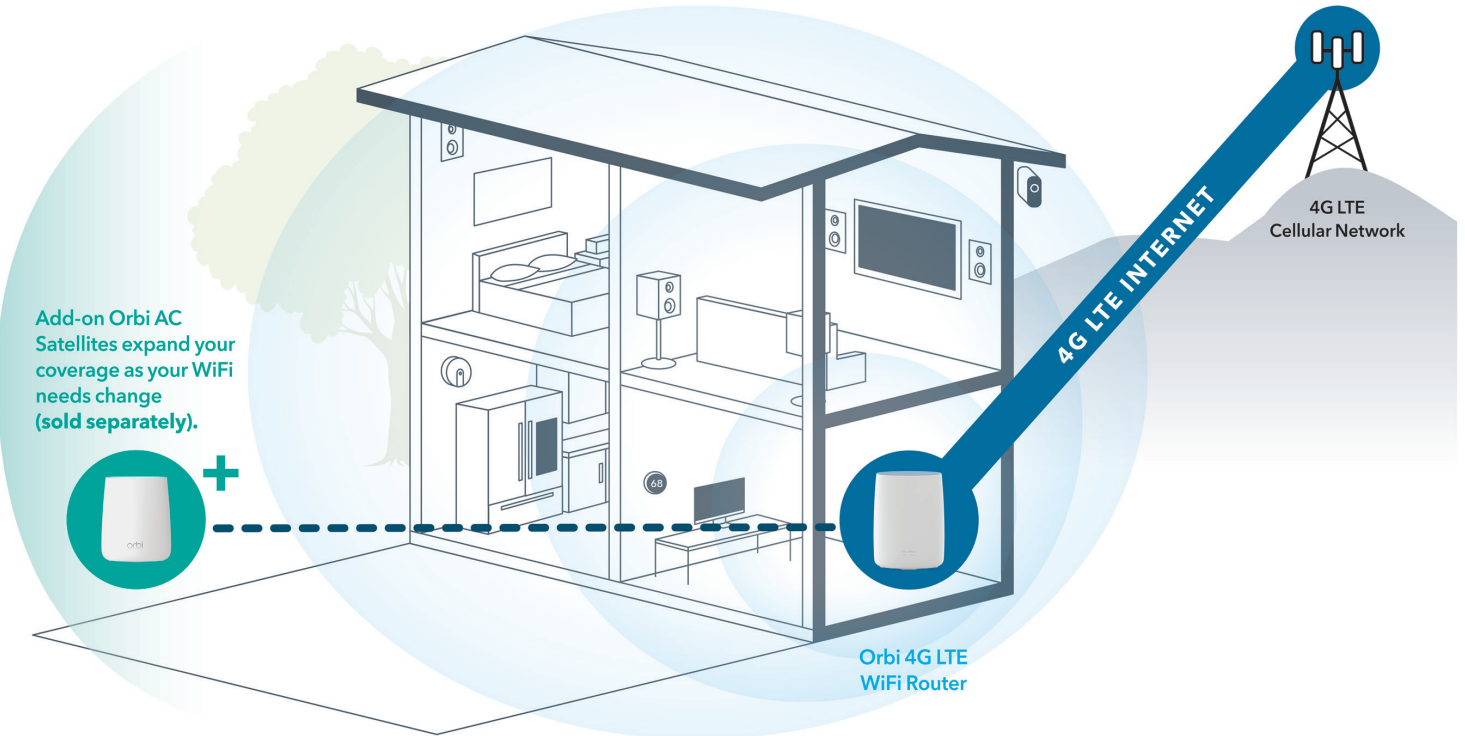

House Diagram

Better WiFi. Anywhere.

NETGEAR Armor empowers you to eliminate vulnerabilities or simply know the status of your home network and devices, anytime, anywhere. Get instant notifications when malicious threats are detected, block unknown devices from joining your Orbi home network or take action on vulnerabilities as they are discovered easily through the Orbi App.