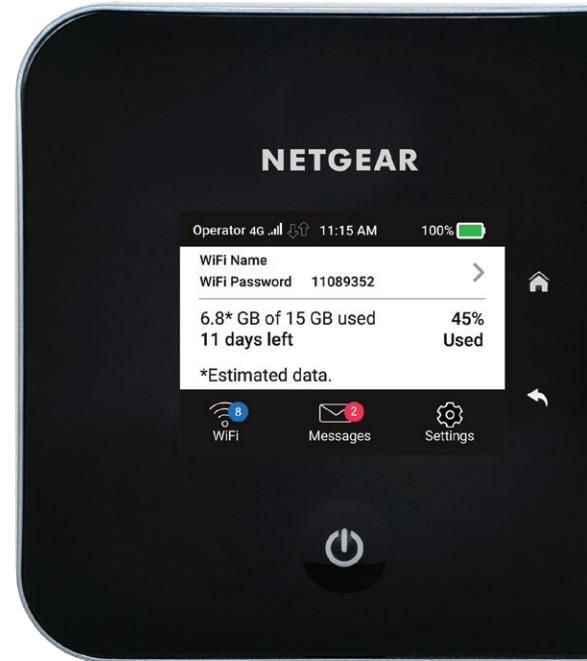

As your ultimate travel router, the Nighthawk M2 is a premium mobile WiFi router, plus MORE

SUPER-FAST
WIRELESS INTERNET

MEDIA STREAMING

PARENTAL CONTROL

LONG-LASTING BATTERY

TOUCH SCREEN
WITH DATA USAGE METER

DUAL BAND DUAL
CONCURRENT WIFI

TRAVEL ROUTER

JUMP BOOST

SIMPLE INTUITIVE APP-DRIVEN
USER EXPERIENCE

CONNECT UP TO
20 DEVICES