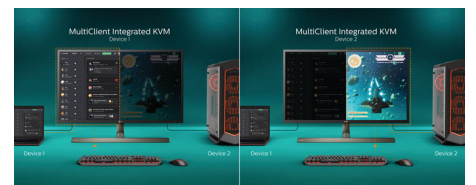

DTS Sound™

DTS Sound is an audio-processing solution designed to optimise the playback of music, movies, streaming and games on the PC regardless of form factors. DTS Sound enables an immersive virtual surround sound experience, complete with rich bass and dialogue enhancement and maximised volume levels free of any clipping or distortion.

NVIDIA® G-SYNC® Compatible

When playing intense games with high refresh rates, screen tearing may appear without optimal graphics synchronisation. Certified as NVIDIA® G-SYNC® compatible, variable

refresh rate (VRR) reducing screen tearing and syncing your monitor's refresh rate with your graphic card's output for a smoother gaming experience. Scenes appear instantly, objects look sharper and gameplay is smooth, giving you a stunning visual experience and a serious competitive edge.

MultiView and built-in KVM

Control and switch between two devices through a single keyboard and mouse with the built-in KVM. MultiView lets you survey both sources simultaneously on one screen. With these features, you can reduce cable clutter and save valuable time. Perfect for streamers with two PCs, content creators or when prepping devices for a LAN event.