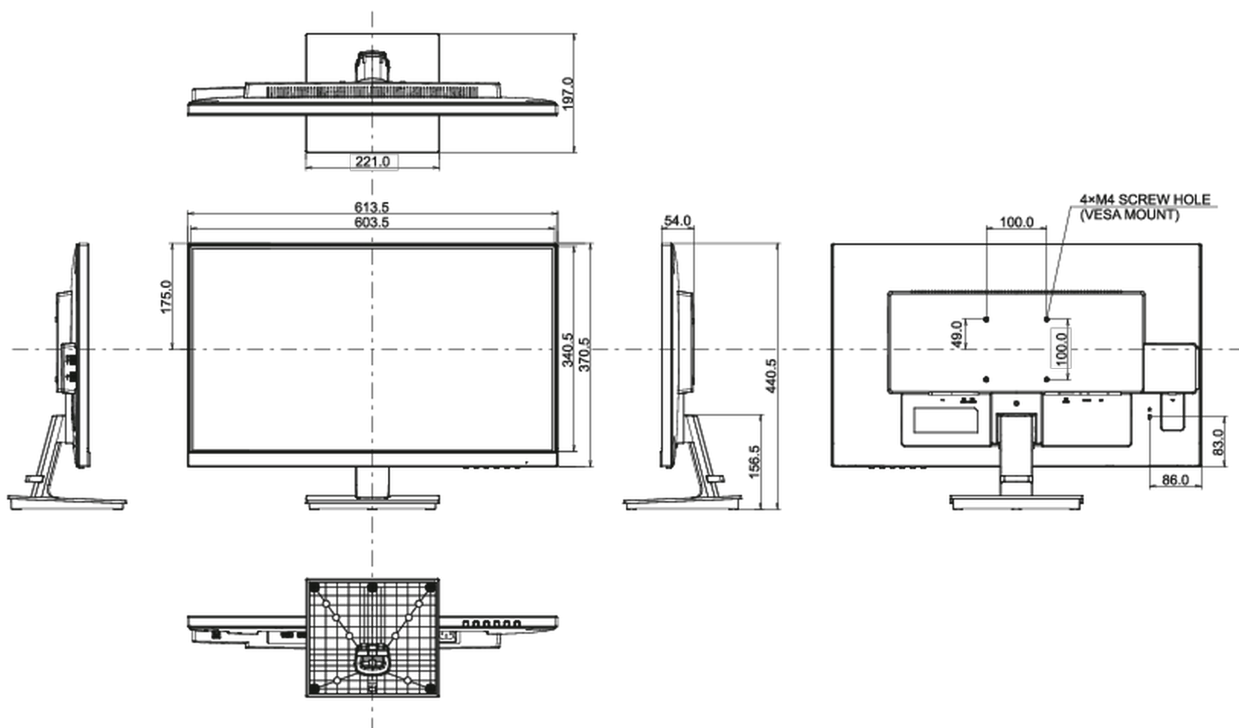

## 08 DIMENSIONS / WEIGHT

Product dimensions W x H x D	613.5 x 440.5 x 197mm
Box dimensions W x H x D	640 x 451 x 140mm
Weight (without box)	4.6kg
Weight (with box)	6.4kg
EAN code	4948570117697

*All trademarks and registered trademarks acknowledged. E & O E. Specification subject to change without notice. All LCD's comply with ISO-9241-307:2008 in connection with pixel defects.*