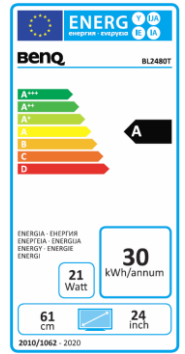

## BenQ BL2480T

60.45 cm / 23.8" LED-Display

- FHD IPS Panel
- Height Adjustment incl. Pivot
- Speaker
- Brightness Intelligence

	Model :	BL2480T
	Art. No. / EAN Code :	9H.LHFLA.TBE / 471 8755 07625 1
<b>Panel</b>	Type :	60.45 cm / 23.8" Wide TFT, IPS-Panel
	Resolution :	1920 x 1080 / 16:9
	Pixel Pitch :	0,274 mm
	Picture diagonal / -area (w x h) :	604,5 mm / 527.04 x 296.46 mm
	Max. Colors :	16.7 Million
	Viewing Angle H/V (CR>=10) :	178°/ 178°
	Contrast (static) :	1000:1
	Contrast (dynamic) :	20 million:1
	Brightness :	250 cd/m <sup>2</sup>
	Response Time :	5 ms (GtG)
<b>Connection:</b>	HDMI Connector :	1x HDMI 1.4
	D-Sub Connector :	1x VGA
	DisplayPort Connector :	1x DP 1.2
	Headphone Jack / Audio out :	Yes / Yes
	Frequency H/V :	30-83 KHz / 50-76 Hz
<b>Control</b>	Controls :	On/Off power button, 5 OSD buttons
	Functions :	contrast, brightness, sharpness, vertical and horizontal picture, phase, pixel clock, 1 user 3 pre-settings color temperature, 17 languages, OSD (position, time), input, reset, information
<b>Extra</b>	Special :	Flicker Free, Low Blue Light, Brightness Intelligence
	Speaker :	1W x 2
	Protection :	Kensington Lock
	Mounting :	Vesa 100 x 100 mm
	Height Adjustment :	140 mm
	Tilt :	-5° / +20°
<b>Energy</b>	Power Supply :	internal
	Voltage for operation :	90 ~ 264 VAC / 47 ~ 63 Hz
	Power consumption (Base on Energy star) :	< 23 W
	(Sleep Mode) :	0.5 W
<b>Certification</b>	Safety :	CE
	Ergonomics :	TÜV Bauart, TCO 7.0
	Environment :	Energy Star 7.0, EPEAT Silber
<b>Environment</b>	Operation :	+ 5 ~ +40°C; 20 ~ 90% air humidity
	Storage :	-20 ~ +60°C; 10 ~ 90% air humidity
<b>Characteristic</b>	Weight net :	5.7 kg
	Housing Color :	Black
	Dimension with base / w/o base (H x W x D) :	528 x 540 x 230 / 340 x 540 x 50 mm
	Accessories :	Power-, HDMI cable
	Warranty Terms :	3 years on-site exchange