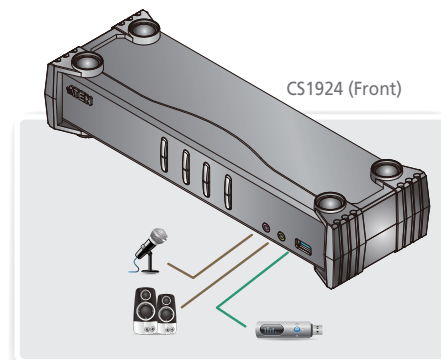

Features

- 2/4-port DisplayPort KVMP™ Switch with USB 3.1 Gen1 hub and 2.1 surround sound audio
- One USB console controls 2/4 computers and 2 USB peripherals
- Computer selection via front panel pushbuttons, hotkeys and mouse¹
- Independent switching of KVM, USB, and Audio focus
- Superior video quality – 4K UHD (3840 x 2160 @ 60 Hz) and 4K DCI (4096 x 2160 @ 60 Hz)
- 2-port USB 3.1 Gen 1 hub with SuperSpeed 5 Gbps data transfer rates
- DisplayPort 1.2 compliant, HDCP compliant
- Supports HD audio through DisplayPort²
- Full bass response for high-quality 2.1 channel surround sound systems
- Power On Detection – if a computer is powered off, the CS1922 / CS1924 automatically switches to the next powered-on computer
- Multi-Stream Transport (MST) allows multiple monitors through a single DisplayPort connector³
- Dual-Mode DisplayPort technology (DP++) supports HDMI and DVI signals via an externally powered DisplayPort-to-HDMI/DVI DP++ adapter⁴
- Hot pluggable – add or remove computers without powering down the switch
- Keyboard emulation/bypass feature supports most gaming keyboard
- Mouse emulation/bypass feature supports most mouse drivers and multifunction mice
- Multi-platform support – Windows, Mac and Linux
- Multilingual keyboard mapping supports English, Japanese, French and German keyboards
- Mac keyboard support and emulation⁵
- Auto Scan Mode for monitoring all computers
- Firmware upgradeable

Note: