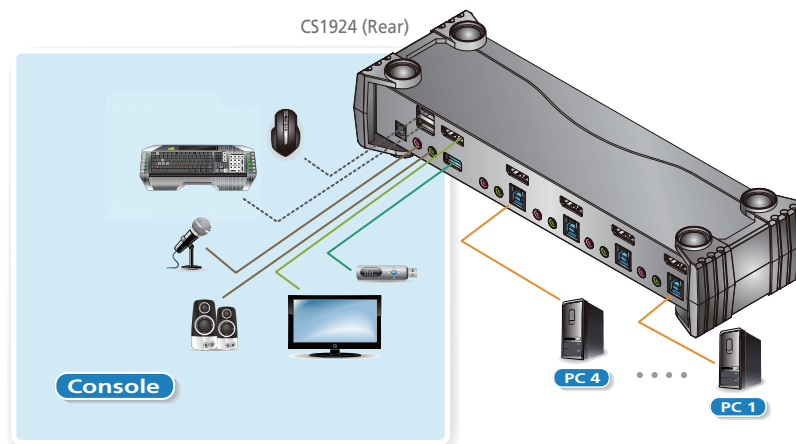

Note:

1. Mouse port switching is only supported under mouse emulation mode with a USB 3-button mouse wheel.
2. HD audio through DisplayPort cannot be switched independently.
3. MST requires two monitors capable of DisplayPort 1.2 daisy-chaining, or use of a powered DisplayPort MST Hub. The PC source must be DisplayPort 1.2 compliant. A DisplayPort v1.1a display can be the last display in a DisplayPort v1.2 chain.
4. Dual-Mode DisplayPort technology (DP++) does not require an active adapter for most single display setups. Active DisplayPort adapters are recommended if you are unsure of the video source's DP++ compatibility.
5. PC keyboard combinations emulate Mac keyboards. Mac keyboards only work with their own operating system.

- DisplayPort
- USB 3.0
- ..... USB
- Audio
- KVM