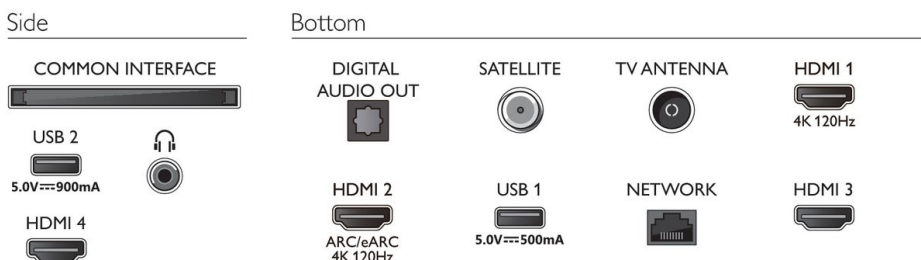

Multimedia Applications

- Video Playback Formats: Containers: AVI, MKV, H264/MPEG-4 AVC, MPEG-1, MPEG-2, MPEG-4,

- VP9, HEVC (H.265), AV1
- Subtitles Formats Support: .SMI, .SRT, .SSA, .SUB, .TXT, .ASS
- Music Playback Formats: AAC, MP3, WAV, WMA (v2 up to v9.2), WMA-PRO (v9 and v10), FLAC
- Picture Playback Formats: JPEG, BMP, GIF, PNG, 360 photo, HEIF

Design

- Colors of TV: Anthracite grey bezel
- Stand design: Metal anthracite sticks

Connections

Issue date 2023-04-19

Version: 3.1.2

12 NC: 8670 001 88196
EAN: 87 18863 03707 2

© 2023 Koninklijke Philips N.V.
All Rights reserved.