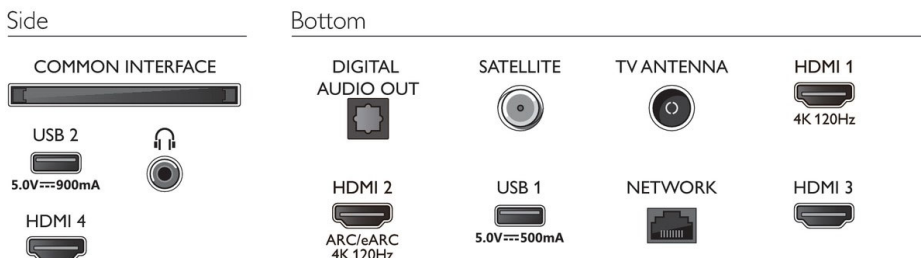

Connectivity

- Number of HDMI connections: 4
- Number of USBs: 2
- Wireless connection: Wi-Fi 802.11ac, 2x2, Dual band, Bluetooth 5.0
- HDMI features: 4K, Audio Return Channel
- HDMI ARC: Yes on HDMI2
- HDMI 2.1 features: eARC on HDMI 2, eARC/VRR/ ALLM supported, Max 48Gbps data rate
- HDCP 2.3: Yes on all HDMI
- EasyLink (HDMI-CEC): Remote control pass-through, System audio control, System standby, One touch play
- EasyLink 2.0: HDMI-CEC for Philips TV/SB, External setting via TV UI
- Other connections: Common Interface Plus (CI+), Ethernet-LAN RJ-45, Digital audio out (optical), Headphone out, Service connector, Satellite Connector

Supported HDMI video features

- Gaming: ALLM, HDMI VRR, Dolby Vision Game, AMD FreeSync Premium
- HDMI 1/2: HDMI 2.1 full bandwidth 48Gbps, upto 4K 120Hz
- HDMI 3/4: HDMI 2.0
- HDR: Dolby Vision, HDR10, HDR10+, HLG

Multimedia Applications

- Video Playback Formats: Containers: AVI, MKV, H264/MPEG-4 AVC, MPEG-1, MPEG-2, MPEG-4,

- VP9, HEVC (H.265), AV1
- Subtitles Formats Support: .SMI, .SRT, .SSA, .SUB, .TXT, .ASS
- Music Playback Formats: AAC, MP3, WAV, WMA (v2 up to v9.2), WMA-PRO (v9 and v10), FLAC
- Picture Playback Formats: JPEG, BMP, GIF, PNG, 360 photo, HEIF

Design

- Colors of TV: Anthracite grey bezel
- Stand design: Metal anthracite sticks

Connections

Issue date 2023-04-19

Version: 3.1.2

12 NC: 8670 001 88195
EAN: 87 18863 03706 5

© 2023 Koninklijke Philips N.V.
All Rights reserved.

Specifications are subject to change without notice.
Trademarks are the property of Koninklijke Philips N.V. or their respective owners.

www.philips.com

* EPG and actual visibility (up to 8 days) is country and operator dependent.

* Android App offerings vary per country. For more details please visit your local Google Play Store.

* The TV supports DVB reception for 'Free to air' broadcast. Specific DVB operators may not be supported. An up to date list can be found in the FAQ section of the Philips support website. For some operators Conditional Access and subscription are required. Contact your operator for more information.

* Philips TV Remote app and related functionalities vary per TV model, operator, and country, as well as smart device model and OS. For more details please visit: www.philips.com/TVRemoteapp.

* USB recording for digital channels only, recordings may be limited by broadcast copy protection (CI+). Country and channel restrictions may apply.

* This television contains lead only in certain parts or components where no technology alternatives exist in accordance with existing exemption clauses under the RoHS Directive.

* Memory size (Flash) : 16G, the actual available disc space may differ (dependant on e.g. (pre-)installed apps, installed operating system, etc.)

* Amazon, Alexa and all related logos are trademarks of Amazon.com, Inc. or its affiliates. Amazon Alexa is available in selected languages and countries.

* Amazon Prime is available in selected languages and countries.

* Disney+ subscription required. Subject to terms at <https://www.disneyplus.com> (c) 2020 Disney and its related entities. Disney+ is available in selected languages and countries.

* Google Assistant is available on Philips Android TVs running on Android O (8) or higher OS version. Google Assistant is available in selected languages and countries.

* Netflix subscription required. Subject to terms at <https://www.netflix.com>

* Rakuten TV is available in selected languages and countries.

* Google TV is the name of this device's software experience and a trademark of Google LLC.

* Google TV is the name of this device's software experience and a trademark of Google LLC. YouTube, Ok Google and other marks are trademarks of Google LLC.