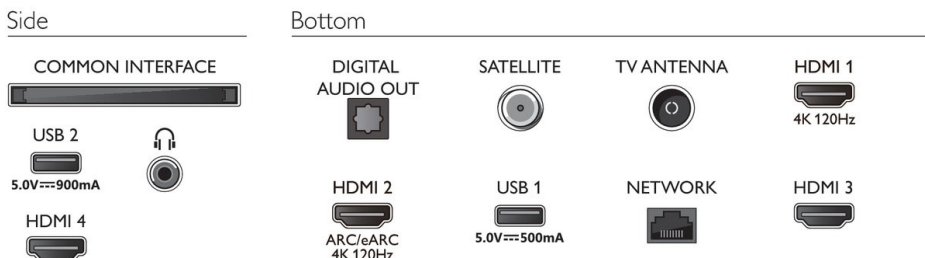

Supported HDMI video features

- Gaming: ALLM, HDMI VRR, Dolby Vision Game, AMD FreeSync Premium
- HDMI 1/2: HDMI 2.1 full bandwidth 48Gbps, upto 4K 120Hz
- HDMI 3/4: HDMI 2.0
- HDR: Dolby Vision, HDR10, HDR10+, HLG

Multimedia Applications

- Video Playback Formats: Containers: AVI, MKV, H264/MPEG-4 AVC, MPEG-1, MPEG-2, MPEG-4, VP9, HEVC (H.265), AV1

- Subtitles Formats Support: .SMI, .SRT, .SSA, .SUB, .TXT, .ASS
- Music Playback Formats: AAC, MP3, WAV, WMA (v2 up to v9.2), WMA-PRO (v9 and v10), FLAC
- Picture Playback Formats: JPEG, BMP, GIF, PNG, 360 photo, HEIF

Design

- Colors of TV: Anthracite grey bezel
- Stand design: Anthracite grey central stand

Dimensions

- Box dimensions (W x H x D): 1660.0 x 1020.0 x 185.0 mm
- Set dimensions (W x H x D): 1451.0 x 834.0 x 84.0 mm
- Set dimensions with stand (W x H x D): 1451.0 x 905.0 x 281.0 mm
- Stand dimensions (W x H x D): 550.0 x 72.0 x 281.0 mm
- Stand height to TV bottom edge: 72.0 mm
- Wall mount compatible: 300 x 300 mm
- Product weight: 23.6 kg
- Product weight (+stand): 27.3 kg
- Weight incl. Packaging: 33.9 kg

Connections

Issue date 2023-04-19

Version: 3.1.2

12 NC: 8670 001 88194
EAN: 87 18863 03705 8

© 2023 Koninklijke Philips N.V.
All Rights reserved.

Specifications are subject to change without notice.
Trademarks are the property of Koninklijke Philips N.V. or their respective owners.

www.philips.com

* EPG and actual visibility (up to 8 days) is country and operator dependent.
* Android App offerings vary per country. For more details please visit your local Google Play Store.
* The TV supports DVB reception for 'Free to air' broadcast. Specific DVB operators may not be supported. An up to date list can be found in the FAQ section of the Philips support website. For some operators Conditional Access and subscription are required. Contact your operator for more information.
* Philips TV Remote app and related functionalities vary per TV model, operator, and country, as well as smart device model and OS. For more details please visit: www.philips.com/TVRemoteapp.
* USB recording for digital channels only, recordings may be limited by broadcast copy protection (CI+). Country and channel restrictions may apply.
* This television contains lead only in certain parts or components where no technology alternatives exist in accordance with existing exemption clauses under the RoHS Directive.
* Memory size (Flash) : 16G, the actual available disc space may differ (dependant on e.g. (pre-)installed apps, installed operating system, etc.)
* Amazon, Alexa and all related logos are trademarks of Amazon.com, Inc. or its affiliates. Amazon Alexa is available in selected languages and countries.
* Amazon Prime is available in selected languages and countries.
* Disney+ subscription required. Subject to terms at <https://www.disneyplus.com> (c) 2020 Disney and its related entities. Disney+ is available in selected languages and countries.
* Google Assistant is available on Philips Android TVs running on Android O (8) or higher OS version. Google Assistant is available in selected languages and countries.
* Netflix subscription required. Subject to terms at <https://www.netflix.com>
* Rakuten TV is available in selected languages and countries.
* Google TV is the name of this device's software experience and a trademark of Google LLC.
* Google TV is the name of this device's software experience and a trademark of Google LLC. YouTube, Ok Google and other marks are trademarks of Google LLC.