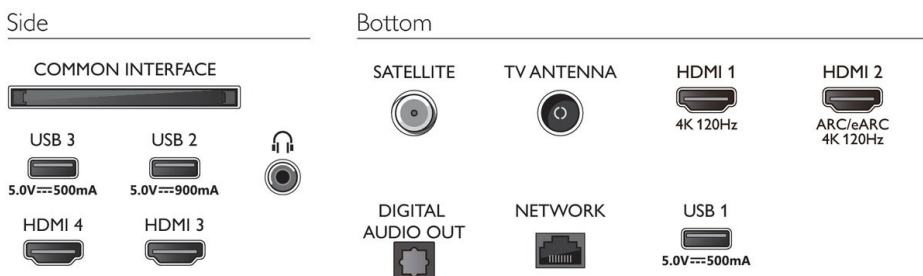

Connectivity

- Number of HDMI connections: 4
- Number of USBs: 3
- Wireless connection: Wi-Fi 802.11ac, 2x2, Dual band, Bluetooth 5.0
- HDMI features: 4K, Audio Return Channel
- HDMI ARC: Yes on HDMI2
- HDMI 2.1 features: eARC on HDMI 2, eARC/VRR/ ALLM supported, Max 48Gbps data rate
- HDCP 2.3: Yes on all HDMI
- EasyLink (HDMI-CEC): Remote control pass-through, System audio control, System standby, One touch play
- EasyLink 2.0: HDMI-CEC for Philips TV/SB, External setting via TV UI
- Other connections: Common Interface Plus (CI+), Ethernet-LAN RJ-45, Digital audio out (optical), Headphone out, Service connector, Satellite Connector

Supported HDMI video features

- Gaming: ALLM, AMD FreeSync Premium, Dolby Vision Game, HDMI VRR, HGiG, Nvidia G-Sync compatible
- HDMI 1/2: HDMI 2.1 full bandwidth 48Gbps, upto 4K 120Hz
- HDMI 3/4: HDMI 2.0
- HDR: Dolby Vision, HDR10, HDR10+, HDR10+ Adaptive, HLG, UHD A

Multimedia Applications

- Video Playback Formats: Containers: AVI, MKV, H264/MPEG-4 AVC, MPEG-1, MPEG-2, MPEG-4, VP9, HEVC (H.265), AV1
- Subtitles Formats Support: .SMI, .SRT, .SSA, .SUB, .TXT, .ASS
- Music Playback Formats: AAC, MP3, WAV, WMA (v2 up to v9.2), WMA-PRO (v9 and v10), FLAC
- Picture Playback Formats: JPEG, BMP, GIF, PNG, 360 photo, HEIF

Design

- Colors of TV: Metal bezel frame
- Stand design: Satin chrome sticks

Connections

Issue date 2023-03-02

Version: 2.1.1

12 NC: 8670 001 88201
EAN: 87 18863 03710 2

© 2023 Koninklijke Philips N.V.
All Rights reserved.

Specifications are subject to change without notice.
Trademarks are the property of Koninklijke Philips N.V.
or their respective owners.

www.philips.com

* EPG and actual visibility (up to 8 days) is country and operator dependent.

* Android App offerings vary per country. For more details please visit your local Google Play Store.

* The TV supports DVB reception for 'Free to air' broadcast. Specific DVB operators may not be supported. An up to date list can be found in the FAQ section of the Philips support website. For some operators Conditional Access and subscription are required. Contact your operator for more information.

* Philips TV Remote app and related functionalities vary per TV model, operator, and country, as well as smart device model and OS. For more details please visit: www.philips.com/TVRemoteapp.

* USB recording for digital channels only, recordings may be limited by broadcast copy protection (CI+). Country and channel restrictions may apply.

* This television contains lead only in certain parts or components where no technology alternatives exist in accordance with existing exemption clauses under the RoHS Directive.

* Memory size (Flash) : 16G, the actual available disc space may differ (dependant on e.g. (pre-)installed apps, installed operating system, etc.)

* Amazon, Alexa and all related logos are trademarks of Amazon.com, Inc. or its affiliates. Amazon Alexa is available in selected languages and countries.

* Amazon Prime is available in selected languages and countries.

* Disney+ subscription required. Subject to terms at <https://www.disneyplus.com> (c) 2020 Disney and its related entities. Disney+ is available in selected languages and countries.

* Google Assistant is available on Philips Android TVs running on Android O (8) or higher OS version. Google Assistant is available in selected languages and countries.

* Netflix subscription required. Subject to terms at <https://www.netflix.com>

* Rakuten TV is available in selected languages and countries.

* Philips OLED TV panels have been certified as flicker-free and discomfort glare free by UL.

* Google TV is the name of this device's software experience and a trademark of Google LLC.

* Google TV is the name of this device's software experience and a trademark of Google LLC. YouTube, Ok Google and other marks are trademarks of Google LLC.