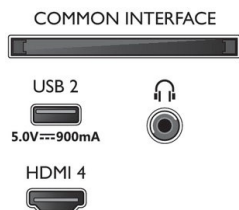

360 photo, HEIF

Design

- Colors of TV: Anthracite grey bezel
- Stand design: Anthracite grey offset sticks

Dimensions

- Box dimensions (W x H x D): 1240.0 x 785.0 x 150.0 mm
- Set dimensions (W x H x D): 1116.0 x 655.0 x 81.0 mm
- Set dimensions with stand (W x H x D): 1116.0 x 675.0/715.0 x 256.0 mm
- Stand dimensions (W x H x D): 737.0 x 31.0/70.0 x 256.0 mm
- Wall mount compatible: 200 x 300 mm
- Distance between 2 stands: 737.0 mm
- Stand height to TV bottom edge: 31.0/70.0 mm
- Product weight: 12.7 kg
- Product weight (+stand): 13.1 kg
- Weight incl. Packaging: 16.3 kg

Connections

Side

Bottom

Issue date 2023-04-19

Version: 3.3.2

12 NC: 8670 001 88186
EAN: 87 18863 03699 0

© 2023 Koninklijke Philips N.V.
All Rights reserved.

Specifications are subject to change without notice.
Trademarks are the property of Koninklijke Philips N.V.
or their respective owners.