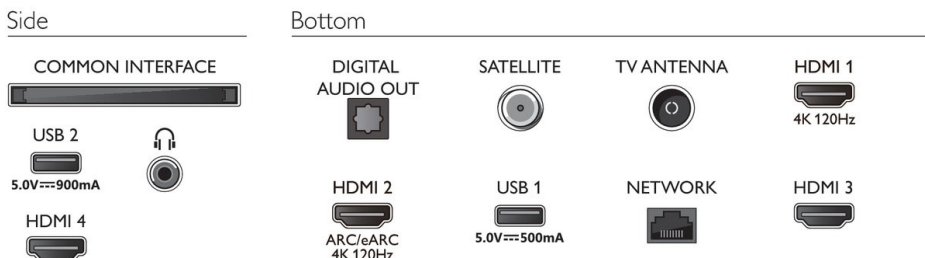

Supported HDMI video features

- Gaming: ALLM, HDMI VRR, Dolby Vision Game, AMD FreeSync Premium
- HDMI 1/2: HDMI 2.1 full bandwidth 48Gbps, upto 4K 120Hz
- HDMI 3/4: HDMI 2.0
- HDR: Dolby Vision, HDR10, HDR10+, HLG

Multimedia Applications

- Video Playback Formats: Containers: AVI, MKV, H264/MPEG-4 AVC, MPEG-1, MPEG-2, MPEG-4, VP9, HEVC (H.265), AV1

- Subtitles Formats Support: .SML, .SRT, .SSA, .SUB, .TXT, .ASS
- Music Playback Formats: AAC, MP3, WAV, WMA (v2 up to v9.2), WMA-PRO (v9 and v10), FLAC
- Picture Playback Formats: JPEG, BMP, GIF, PNG, 360 photo, HEIF

Design

- Colors of TV: Anthracite grey bezel
- Stand design: Anthracite grey central stand

Dimensions

- Box dimensions (W x H x D): 1100.0 x 855.0 x 150.0 mm
- Set dimensions (W x H x D): 963.0 x 567.0 x 77.0 mm
- Set dimensions with stand (W x H x D): 963.0 x 628.0 x 212.0 mm
- Stand dimensions (W x H x D): 400.0 x 71.0 x 212.0 mm
- Stand height to TV bottom edge: 71.0 mm
- Wall mount compatible: 100 x 200 mm
- Product weight: 9.1 kg
- Product weight (+stand): 10.8 kg
- Weight incl. Packaging: 13.5 kg

Connections

Issue date 2023-04-19

Version: 3.1.2

12 NC: 8670 001 88189
EAN: 87 18863 03702 7

© 2023 Koninklijke Philips N.V.
All Rights reserved.

Specifications are subject to change without notice.
Trademarks are the property of Koninklijke Philips N.V.
or their respective owners.

www.philips.com

- EPG and actual visibility (up to 8 days) is country and operator dependent.
- Android App offerings vary per country. For more details please visit your local Google Play Store.
- The TV supports DVB reception for 'Free to air' broadcast. Specific DVB operators may not be supported. An up to date list can be found in the FAQ section of the Philips support website. For some operators Conditional Access and subscription are required. Contact your operator for more information.
- Philips TV Remote app and related functionalities vary per TV model, operator, and country, as well as smart device model and OS. For more details please visit: www.philips.com/TVRemoteapp.
- USB recording for digital channels only, recordings may be limited by broadcast copy protection (CI+). Country and channel restrictions may apply.
- This television contains lead only in certain parts or components where no technology alternatives exist in accordance with existing exemption clauses under the RoHS Directive.
- Memory size (Flash) : 16G, the actual available disc space may differ (dependant on e.g. (pre-)installed apps, installed operating system, etc.)
- Amazon, Alexa and all related logos are trademarks of Amazon.com, Inc. or its affiliates. Amazon Alexa is available in selected languages and countries.
- Amazon Prime is available in selected languages and countries.
- Disney+ subscription required. Subject to terms at <https://www.disneyplus.com> (c) 2020 Disney and its related entities. Disney+ is available in selected languages and countries.
- Google Assistant is available on Philips Android TVs running on Android O (8) or higher OS version. Google Assistant is available in selected languages and countries.
- Netflix subscription required. Subject to terms at <https://www.netflix.com>
- Rakuten TV is available in selected languages and countries.
- Google TV is the name of this device's software experience and a trademark of Google LLC.
- Google TV is the name of this device's software experience and a trademark of Google LLC. YouTube, Ok Google and other marks are trademarks of Google LLC.