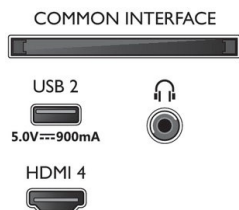

Connections

Side