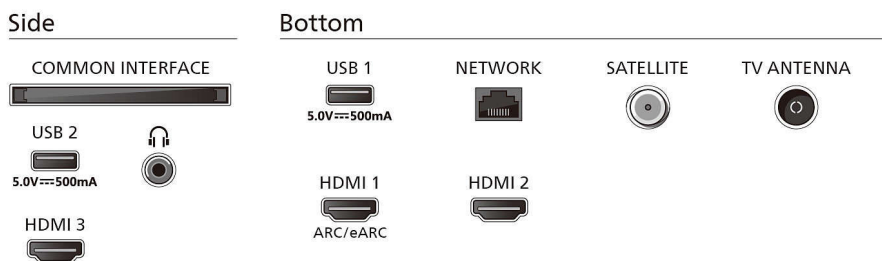

Connectivity

- Number of HDMI connections: 3
- HDMI features: 4K, Audio Return Channel
- EasyLink (HDMI-CEC): Remote control pass-through, System audio control, System standby, One touch play
- Number of USBs: 2
- Wireless connection: Wi-Fi 802.11n, 2x2,Single band
- HDCP 2.3: Yes on all HDMI
- HDMI ARC: Yes on HDMI1
- HDMI 2.1 features: eARC on HDMI 1, eARC/ VRR/ ALLM supported
- EasyLink 2.0: HDMI-CEC for Philips TV/SB, External setting via TV UI

Supported HDMI video features

- Gaming: ALLM, HDMI VRR
- HDR: HLG, HDR10, HDR10+ Compatible

EU Energy card

- EPREL registration numbers: 1879878
- Energy class for SDR: F
- On mode power demand for SDR: 50 Kwh/1000h
- Energy class for HDR: G
- On mode power demand for HDR: 102 Kwh/1000h
- Off mode power consumption: n.a
- Networked standby mode: 2.0 W
- Panel technology used: LED LCD

Power

- Mains power: LED LCD
- Standby power consumption: less than 0.5 W

Accessories

- Included accessories: Remote Control, 2 x AAA Batteries, Table top stand, Power cord, Quick Use Guide, Legal and safety brochure

Design

- Colors of TV: Matt black bezel
- Stand design: Black sticks

Dimensions

- Distance between 2 stands: 780 mm
- Wall mount compatible: 100 x 200 mm
- TV without stand (W x H x D): 957 x 563 x 87 mm
- TV with stand (W x H x D): 957 x 586 x 222 mm
- Package carton (W x H x D): 1070 x 650 x 145 mm
- Weight of TV without stand: 8.5 kg
- Weight of TV with stand: 8.6 kg
- Weight incl. packaging: 10.2 kg

Connections

Issue date 2024-04-28

Version: 2.2.0

EAN: 87 18863 04119 2

© 2024 Koninklijke Philips N.V.
All Rights reserved.

Specifications are subject to change without notice.
Trademarks are the property of Koninklijke Philips N.V.
or their respective owners.

www.philips.com

- This television contains lead only in certain parts or components where no technology alternatives exist in accordance with existing exemption clauses under the RoHS Directive.
- The TV supports DVB reception for 'Free to air' broadcast. Specific DVB operators may not be supported. An up to date list can be found in the FAQ section of the Philips support website. For some operators Conditional Access and subscription are required. Contact your operator for more information.
- Smart TV app availability varies per TV model and country. For more details please visit: www.philips.com/smarttv
- Philips TV Remote app and related functionalities vary per TV model, operator and country, as well as smart device model and OS. For more details please visit: www.philips.com/TVRemoteapp
- EPG and actual visibility (up to 8 days) is country- and operator-dependent.
- Netflix subscription required. Subject to terms on <https://www.netflix.com>
- Amazon Prime is available in selected languages and countries.
- Amazon, Alexa and all related logos are trademarks of Amazon.com, Inc. or its affiliates. Amazon Alexa is available in selected languages and countries.
- Over-the-top media services button on remote control will be different per country. Please refer to the actual product in the box.
- Google Assistant is available in different languages and countries specific to product types.