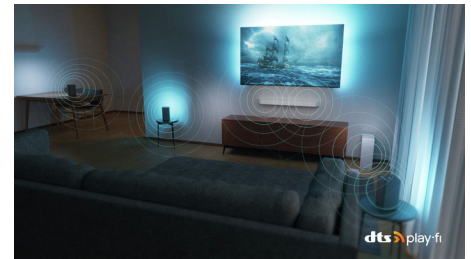

DTS Play-Fi

You get great, clear TV sound right out of the box. If you want more, Philips Wireless Home System with DTS Play-Fi lets you connect to compatible soundbars and wireless speakers around your home in seconds. You can even create a home theatre surround-sound system using your TV as a central speaker.

Epic gaming

Play without limits and immerse in OLED's incredible realism! HDMI 2.1, a blazing-fast 120Hz native refresh rate, and ultra-low input lag get the best out of next-gen gaming gear with fluid, responsive gameplay, and super-smooth natural motion. Ambilight's gaming mode brings even bigger thrills.

Google TV™

What do you want to watch? Google TV brings together movies, shows, and more, from across your apps and subscriptions-and organises them just for you. You'll get suggestions based on what you like, and you can even use the Google TV app on your phone to curate your watchlist on the go.

AI voice control

Voice control. Google Assistant. Works with Alexa.