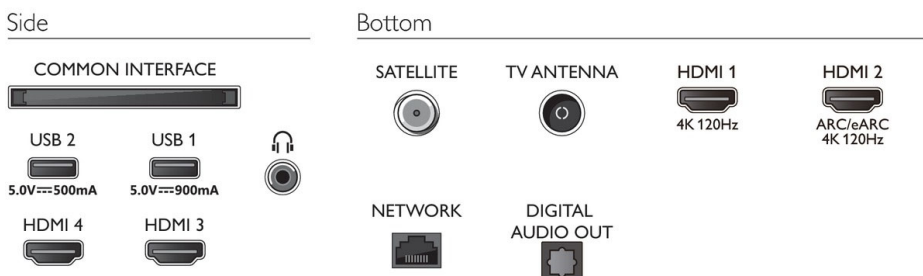

Connectivity

- Number of HDMI connections: 4
- Number of USBs: 3
- Wireless connection: Wi-Fi 802.11ac, 2x2, Dual band, Bluetooth 5.0
- HDMI features: 4K, Audio Return Channel
- HDMI ARC: Yes on HDMI2
- HDMI 2.1 features: eARC on HDMI 2, eARC/VRR/ ALLM supported, Max 48Gbps data rate
- HDCP 2.3: Yes on all HDMI
- EasyLink (HDMI-CEC): Remote control pass-through, System audio control, System standby, One touch play
- EasyLink 2.0: HDMI-CEC for Philips TV/SB, External setting via TV UI
- Other connections: Common Interface Plus (CI+), Ethernet-LAN RJ-45, Digital audio out (optical), Headphone out, Service connector, Satellite Connector

Supported HDMI video features

- Gaming: ALLM, AMD FreeSync Premium, Dolby Vision Game, HDMI VRR, HGiG, Nvidia G-Sync compatible
- HDMI 1/2: HDMI 2.1 full bandwidth 48Gbps, upto 4K 120Hz
- HDMI 3/4: HDMI 2.0
- HDR: Dolby Vision, HDR10, HDR10+, HDR10+ Adaptive, HLG, UHD A

Multimedia Applications

- Video Playback Formats: Containers: AVI, MKV, H264/MPEG-4 AVC, MPEG-1, MPEG-2, MPEG-4, VP9, HEVC (H.265), AV1
- Subtitles Formats Support: .SMI, .SRT, .SSA, .SUB, .TXT, .ASS
- Music Playback Formats: AAC, MP3, WAV, WMA (v2 up to v9.2), WMA-PRO (v9 and v10), FLAC
- Picture Playback Formats: JPEG, BMP, GIF, PNG, 360 photo, HEIF

Design

- Colors of TV: Metal bezel frame
- Stand design: Satin chrome EVO stand

Connections

Issue date 2023-04-19

Version: 4.0.1

12 NC: 8670 001 88204
EAN: 87 18863 03712 6

© 2023 Koninklijke Philips N.V.
All Rights reserved.

Specifications are subject to change without notice.
Trademarks are the property of Koninklijke Philips N.V.
or their respective owners.

www.philips.com

* EPG and actual visibility (up to 8 days) is country and operator dependent.

* Android App offerings vary per country. For more details please visit your local Google Play Store.

* The TV supports DVB reception for 'Free to air' broadcast. Specific DVB operators may not be supported. An up to date list can be found in the FAQ section of the Philips support website. For some operators Conditional Access and subscription are required. Contact your operator for more information.

* Philips TV Remote app and related functionalities vary per TV model, operator, and country, as well as smart device model and OS. For more details please visit: www.philips.com/TVRemoteapp.

* USB recording for digital channels only, recordings may be limited by broadcast copy protection (CI+). Country and channel restrictions may apply.

* This television contains lead only in certain parts or components where no technology alternatives exist in accordance with existing exemption clauses under the RoHS Directive.

* Memory size (Flash) : 16G, the actual available disc space may differ (dependant on e.g. (pre-)installed apps, installed operating system, etc.)

* Amazon, Alexa and all related logos are trademarks of Amazon.com, Inc. or its affiliates. Amazon Alexa is available in selected languages and countries.

* Amazon Prime is available in selected languages and countries.

* Disney+ subscription required. Subject to terms at <https://www.disneyplus.com> (c) 2020 Disney and its related entities. Disney+ is available in selected languages and countries.

* Google Assistant is available on Philips Android TVs running on Android O (8) or higher OS version. Google Assistant is available in selected languages and countries.

* Netflix subscription required. Subject to terms at <https://www.netflix.com>

* Rakuten TV is available in selected languages and countries.

* Philips OLED TV panels have been certified as flicker-free and discomfort glare free by UL.

* Google TV is the name of this device's software experience and a trademark of Google LLC.

* Google TV is the name of this device's software experience and a trademark of Google LLC. YouTube, Ok Google and other marks are trademarks of Google LLC.