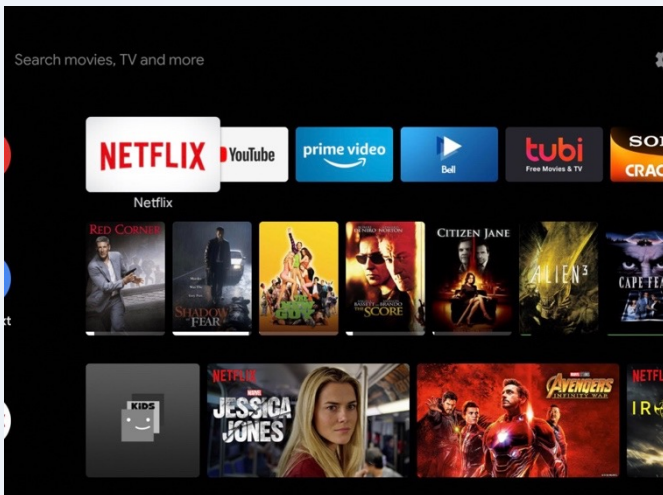

PHILIPS

NeoPix Ultra 2TV

NPX643/INT

Based on unique sealed LED engine, the NeoPix Ultra 2TV projector is not only elegant, but have been tuned to deliver 75% more brightness and accurate colors. With Android TV, your favorite content is always front and center. So whether you're looking for a new show on Netflix, Hulu or Disney+ to binge watch or just want to pick up where you left off, you get what you want, when you want it. Just ask the Google Assistant! Chromecast built-in lets you cast your favorite entertainment and apps from your phone, tablet or laptop right to your projector. Place it wherever you wish! Vertical/Horizontal keystone and digital zoom corrections help eliminate crooked and distorted images for a perfectly proportioned picture even if the device is not in front of the wall. The booming stereo speakers synced with our DSP will provide a super sound and clear bass for a total cinematic immersion.

Led

True Full HD
1080p

Up to 100"

androidtv

Wi-Fi

Bluetooth

310x260x113.5
mm

kg