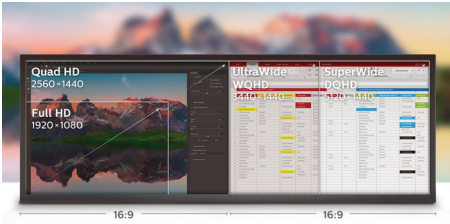

reddot award 2018
winner

PHILIPS

32:9 SuperWide curved LCD display
P Line 49 (48.8" / 124 cm diag.), Dual Quad HD (5120 x 1440)

499P9H/00

Highlights

32:9 SuperWide

32:9 SuperWide 49" screen, with 5120 x 1440 resolution, is designed to replace multiscreen setups for massive wide view. It's like having two 27" 16:9 Quad HD displays side-by-side. SuperWide monitors offer screen area of dual monitors without the complicated setup.

Specifications

Picture/Display

- LCD panel type: VA LCD
- Backlight type: W-LED system
- Panel Size: 48.8 inch / 124 cm
- Display Screen Coating: Anti-Glare, 2H, Haze 25%
- Effective viewing area: 1193.5 (H) x 335.7 (V) mm at a 1800R curvature*
- Aspect ratio: 32:9
- Optimum resolution: 5120 x 1440 @ 60Hz
- Pixel Density: 109 PPI
- Response time (typical): 5 ms (Gray to Gray)*
- Brightness: 450 cd/m²
- Contrast ratio (typical): 3000:1
- SmartContrast: 80,000,000:1
- Pixel pitch: 0.233 x 0.233 mm
- Viewing angle: 178° (H) / 178° (V), @ C/R > 10
- Flicker-free
- Picture enhancement: SmartImage
- Display colors: 16.7 M
- Color gamut (min.): BT. 709 Coverage: 99.67%*, DCI-P3 Coverage: 94.62%*
- Color gamut (typical): NTSC 103%*, sRGB 121%*, Adobe RGB 91%*
- HDR: DisplayHDR 400 certified (DP / HDMI)
- Scanning Frequency: 30 - 230 kHz (H) / 48 - 70 Hz (V); Adaptive sync (for HDMI/DP)
- SmartUniformity: 97 ~ 102%
- Delta E: < 2
- sRGB
- LowBlue Mode
- EasyRead
- Adaptive sync