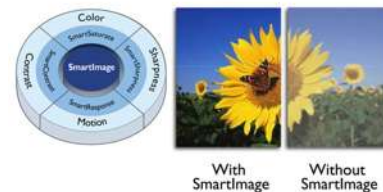

SmartImage

SmartImage is an exclusive leading edge Philips technology that analyzes the content displayed on your screen and gives you optimized display performance. This user friendly interface allows you to select various modes like Office, Photo, Movie, Game, Economy etc., to fit the application in use. Based on the selection, SmartImage dynamically optimizes the contrast, color saturation and sharpness of images and videos for ultimate display performance. The Economy mode option

offers you major power savings. All in real time with the press of a single button!