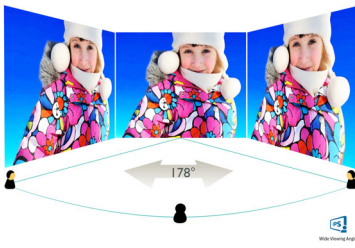

Philips
Full HD LCD monitor

V Line

24 (23.8"/60.5 cm diag.)
Full HD (1920 x 1080)

243V7QDAB

Vivid, crisp images, from edge to edge

A perfect all-round display with stunning images that stretch from edge to edge, made easy on the eyes, in a compact, slim design.

Perfectly designed for your space

- VESA mount allows for flexibility

PHILIPS

Full HD LCD monitor
V Line 24 (23.8"/60.5 cm diag.), Full HD (1920 x 1080)

243V7QDAB/00

Highlights

IPS technology

IPS displays use an advanced technology that gives you extra-wide viewing angles of 178/178 degrees, making it possible to view the display from almost any angle. Unlike standard TN panels, IPS displays give you remarkably crisp images with vivid colours, making them ideal not only for Photos, movies and web browsing, but also for professional applications that demand colour accuracy and consistent brightness at all times.

16:9 Full HD display

Picture quality matters. Regular displays deliver quality, but you expect more. This display features enhanced Full HD 1920 x 1080 resolution. With Full HD for crisp detail paired with high brightness, incredible contrast and realistic colours, expect a true-to-life picture.

EasyRead mode

EasyRead mode for a paper-like reading experience

Specifications

Picture/Display

- LCD panel type: IPS technology
- Backlight type: W-LED system
- Panel Size: 23.8 inch/60.5 cm
- Effective viewing area: 527.04 (H) x 296.46 (V)
- Aspect ratio: 16:9
- Optimum resolution: 1920 x 1080 @ 60 Hz
- Pixel Density: 93 PPI
- Response time (typical): 5 ms (GtG)*
- Brightness: 250 cd/m²
- SmartContrast: 10,000,000:1
- Contrast ratio (typical): 1000:1
- Pixel pitch: 0.275 x 0.275 mm
- Viewing angle: 178° (H)/178° (V), @ C/R > 10
- Flicker-free
- Display colours: 16.7 M
- Scanning Frequency: 30-83 kHz (H) / 56-76 Hz (V)
- LowBlue Mode
- sRGB