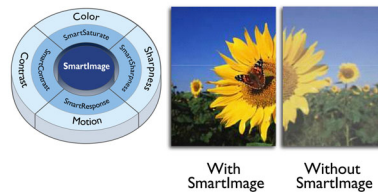

SmartImage

SmartImage is an exclusive leading edge Philips technology that analyses the content displayed on your screen and optimises your display performance. This user-friendly interface allows you to select various modes, like Office, Photo, Movie, Game, Economy etc., to fit the application in use. Based on the selection, SmartImage dynamically optimises the contrast, colour saturation and sharpness of images and videos for ultimate display performance. The Economy mode option offers you major power savings. All in real time at the touch of a single button!