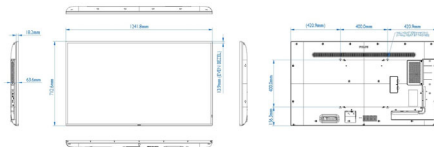

Operating conditions

- Temperature range (operation): 0 ~ 40 °C
- Temperature range (storage): -20 ~ 60 °C
- MTBF: 50,000 hour(s)
- Humidity range (operation)[RH]: 20 ~ 80% RH (No condensation)
- Humidity range (storage) [RH]: 5 ~ 95% RH (No condensation)
- Altitude: 0 ~ 3000 m

Power

- Mains power: 100 ~ 240 VAC
- Standby power consumption: <0.5 W
- Consumption (Max): 175 W
- Consumption (Typical): 125 W
- Power Saving Features: Smart Power

Sound

- Built-in speakers: 2 x 10W RMS

Multimedia Applications

- USB Playback Video: MPEG, H.264, H.263, H.265, VP8
- USB Playback Picture: JPEG, BMP, PNG
- USB Playback Audio: AAC, HEAAC, MPEG

Accessories

- Included accessories: AC Power Cord, RS232 cable, Remote Control, Batteries for remote control, Quick start guide, HDMI cable
- Included Accessories: IR sensor cable (1.8 m), RS232 daisy-chain cable, Philips logo, USB Cover and screw (x2)
- Stand: BM05922(optional)

Miscellaneous

- Warranty: 3 year warranty
- On-Screen Display Languages: English, French, German, Italian, Polish, Turkish, Russian, Simplified Chinese, Spanish, Traditional Chinese, Arabic, Japanese
- Regulatory approvals: CE, CB, BSMI, CU, EPA, ETL, FCC, Class A, PSB, VCCI

Internal Player

- CPU: Dual core cortex A53 1.1G Hz, Dual core cortex A73 1.15G Hz
- GPU: ARM Mali G51
- Memory: 2GB DDR3, 8GB eMMC

Issue date 2020-11-04

Version: 1.0.1

12 NC: 8670 001 66117
EAN: 87 12581 76541 5

© 2020 Koninklijke Philips N.V.
All Rights reserved.

Specifications are subject to change without notice.
Trademarks are the property of Koninklijke Philips N.V.
or their respective owners.

www.philips.com