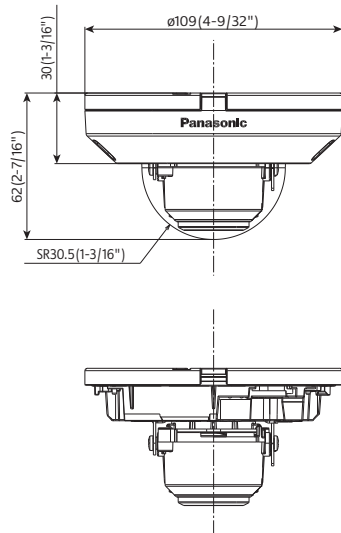

^{*1} Converted value

^{*3} Smart Coding(GOP and AUTO VIQS) is not available when setting 30fps.

^{*4} Only when installation work is properly performed according to the Installation Guide and appropriate waterproof treatment is performed.

^{*5} It may be necessary to upgrade the firmware to use these protocols.

Appearance

Unit : mm (inches)