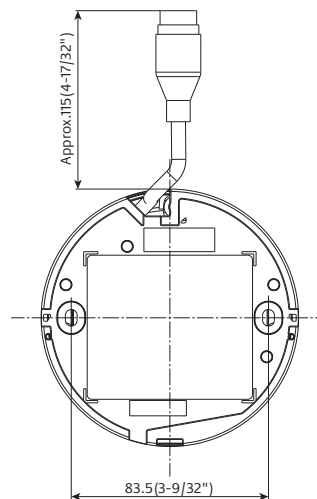

^{*1} Converted value

^{*3} Smart Coding(GOP and AUTO VIQS) is not available when setting 30fps.

^{*4} Only when installation work is properly performed according to the Installation Guide and appropriate waterproof treatment is performed.

^{*5} It may be necessary to upgrade the firmware to use these protocols.

Appearance

Unit : mm (inches)