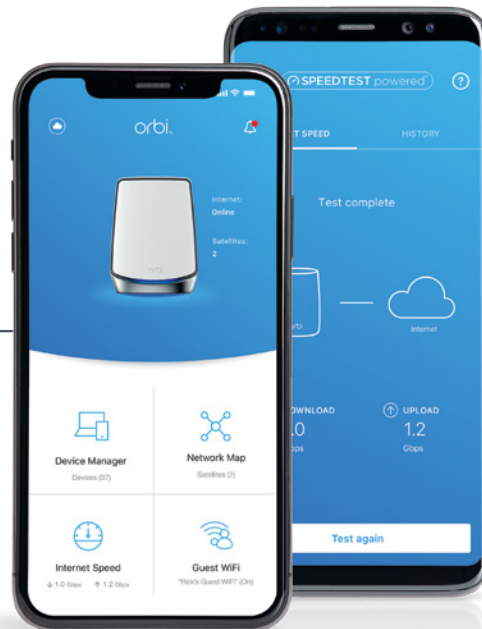

### It's Easy.

Enjoying your WiFi has never been easier. With the Orbi app, set up your WiFi, customize your settings & enjoy your new Orbi WiFi in minutes.

# House Diagram

Ultimate Smart Home Experience

**Built for Gigabit Internet Speeds Everywhere**  
 You've paid for the fastest Internet speeds, now experience it everywhere in your home.

**Performance Leadership in Mesh WiFi 6**  
 Ultra-fast connections for all your smart home, streaming, mobile & gaming needs.

**Capacity Beyond Belief**  
 Next-generation WiFi 6 provides faster speeds & supports more devices for today & tomorrow.

Orbi App

Use the Orbi app to setup and manage your Orbi WiFi.

Orbi Router (RBR850)