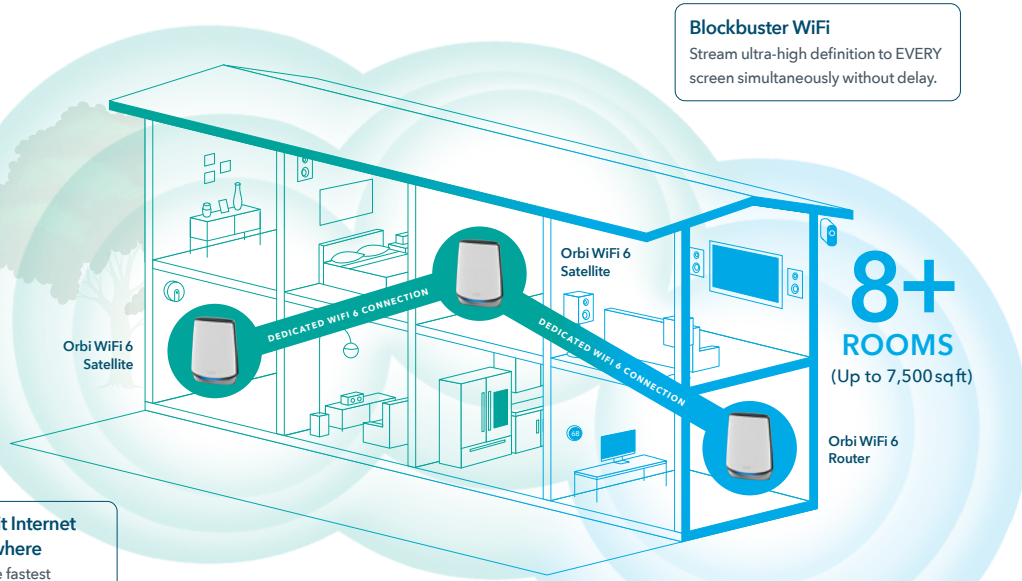

### Gigabit Speeds Where You Need Them.

Don't let your home be a maze of dead zones. Get consistent speeds everywhere with Tri-band dedicated wireless backhaul, 12 Gigabit Ethernet ports & a 2.5Gbps Internet port.

### It's Easy.

Enjoying your WiFi has never been easier. With the Orbi app, set up your WiFi, customize your settings & enjoy your new Orbi WiFi in minutes.

# House Diagram

Ultimate Smart Home Experience

**Built for Gigabit Internet Speeds Everywhere**  
 You've paid for the fastest Internet speeds, now experience it everywhere in your home.

**Performance Leadership in Mesh WiFi 6**  
 Ultra-fast connections for all your smart home, streaming, mobile & gaming needs.