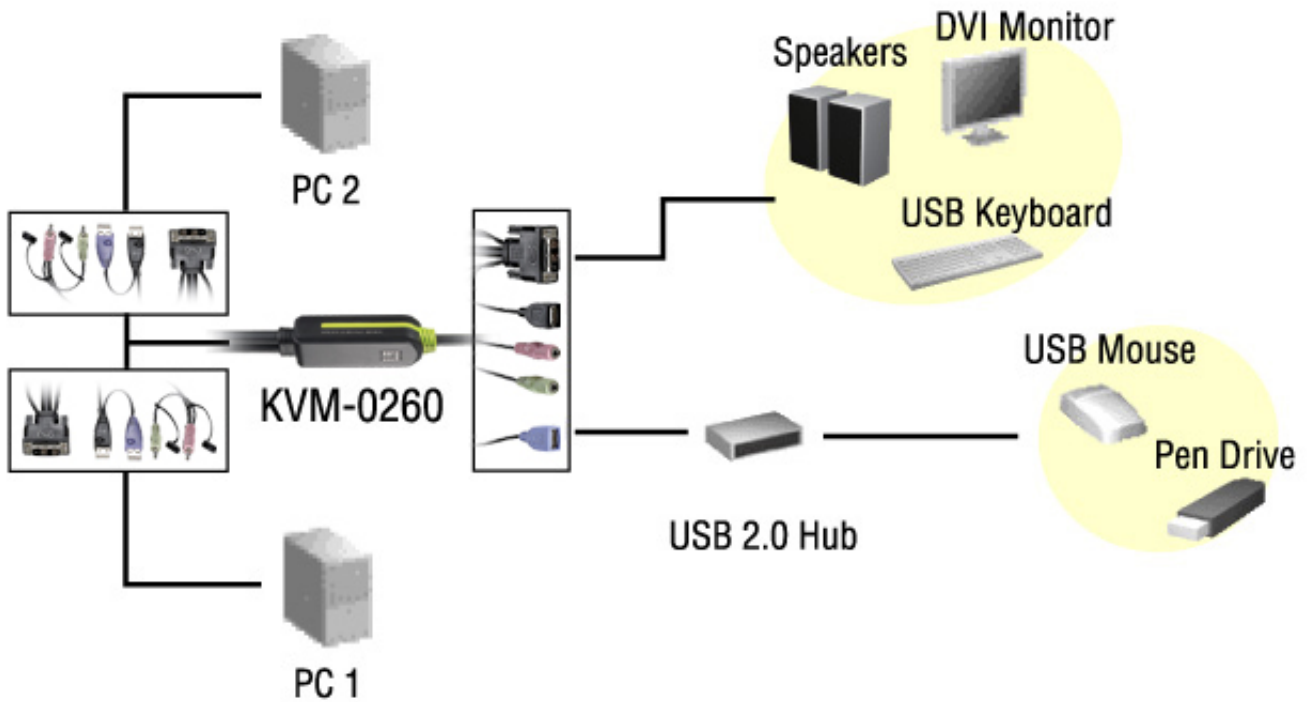

Product Diagram

Order Information

KVM-0260: 2-Port USB DVI KVM Switch

Package Content

- KVM-0260
- User Manual
- Quick Installation Guide