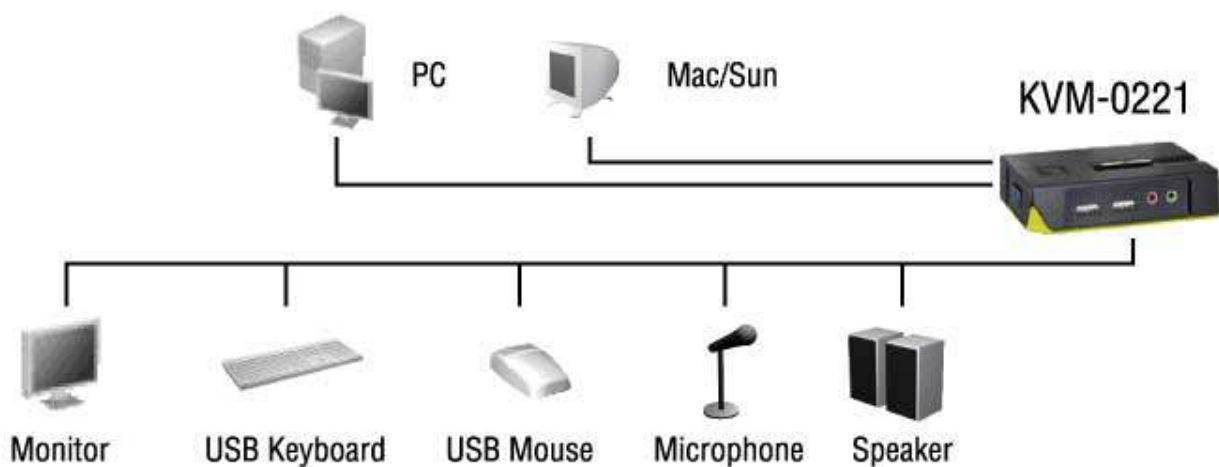

Technical Specification

Device Interface

- **PC Connections**
  2
- **PC Port Connectors**
  2x USB Type A
  2x HDB 15-pin female
  2x Audio/Mic connector
- **Console Connections**
  1
- **Console Port Connectors**
  2x USB Type A (Keyboard and mouse)
  1x HDB 15-pin female
  1x 3.5mm audio jack
  1x 3.5mm mic jack
- **Cables**
  2x USB KVM Combo Cable sets (1.8m)
  2x Audio/Mic cables

Physical Specifications

- **PC Selection**
  Push button
  Hotkey Selection
  Switching Software
- **PC Port LED**
  2 LEDs activity
- **VGA Resolution**
  2048 x 1536 pixels
- **Power Type**
  USB Interface power
- **Size**
  96mm (l) x 61mm (w) x 24mm (H)

Certifications

- **FCC**
- **CE**

Product Diagram

Order Information

KVM-0221: 2-Port USB KVM Switch with Audio

PACKAGE CONTENT

- KVM-0221
- KVM cable sets
- CD Manual
- Quick Installation Guide