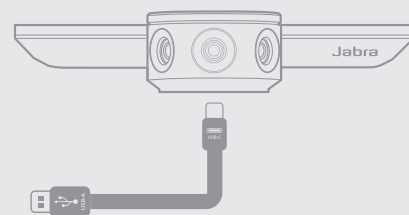

* See jabra.com/commercial-claims

How to set up

Camera positioning

Position the camera directly below the TV monitor, using the Jabra PanaCast wall mount*. For the most natural view of the huddle room, the camera should be mounted so that it is at eye level when seated.

How to connect

Instant collaboration – just plug in

Jabra PanaCast is compatible with all leading video and audio conferencing solutions, and is designed to work straight out of the box, with plug-and-play technology that lets you collaborate with others instantly.

	Features	Benefit
Video	180° field of view	Natural view without distortion
	Panoramic-4K quality	Everyone looks sharp and in focus
Software	Intelligent Zoom	Automatically adjusts the field of view, so everyone is included in the conversation
	Vivid HDR	Optimizes video quality under varying lighting conditions
	Whiteboard**	Captures anything you write on a whiteboard in real-time, enhancing readability
Ease of use	Plug-and-play connectivity	Instant collaboration
	180° Video-flip	Allows you to flip the video feed if the device is installed upside down
Compatibility	Certified for use with Microsoft Teams and works with Zoom, Cisco Webex, and many more. For compatibility information go to jabra.com	