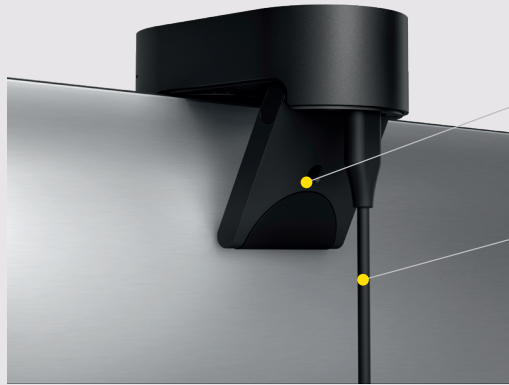

Simple
Fix the camera using the clip

Plug-and-play
To connect simply plug the cable into your computer