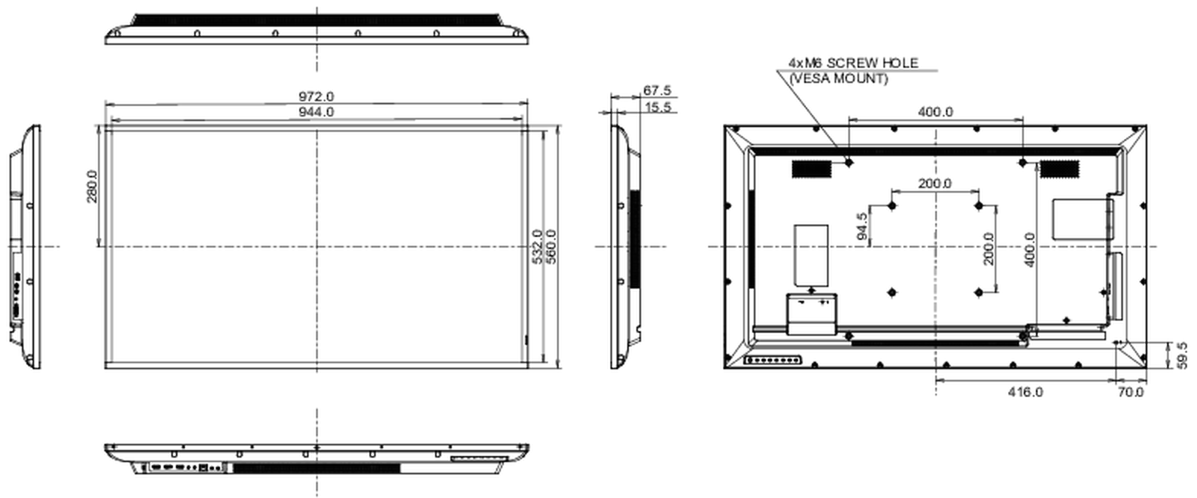

## 09 DIMENSIONS / WEIGHT

Product dimensions W x H x D	972 x 560 x 67.5mm
Box dimensions W x H x D	1070 x 690 x 139mm
Weight (without box)	8.8kg
Weight (with box)	12.3kg
EAN code	4948570120932

All trademarks and registered trademarks acknowledged. E & O E. Specification subject to change without notice. All LCD's comply with ISO-9241-307:2008 in connection with pixel defects.