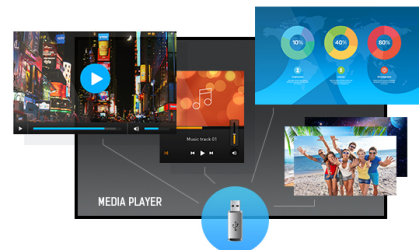

### 43" Professional Digital Signage display with 4K UHD resolution

Set in a slim bezel, the iiyama LE4341UHS is a professional digital signage display offering 18/7 operating time and landscape orientation.

The 4K UHD resolution (3840x2160) provides exceptional colour and image performance. With the built-in media player you can play your favourite music and show your most beautiful videos, photos and images directly on screen.

#### Media player

Play your favourite music and show your most beautiful videos, photos and images directly on screen from a flash drive or internal memory with the built-in media player.

## 01 DISPLAY CHARACTERISTICS

Design	Thin bezel
Diagonal	42.5", 108cm
Panel	IPS, haze 1%
Native resolution	3840 x 2160 (8.3 megapixel 4K UHD)
Aspect ratio	16:9
Panel brightness	350 cd/m <sup>2</sup>
Static contrast	1200:1
Response time (GTG)	8ms
Viewing zone	horizontal/vertical: horizontal°/vertical 178°, right/left: 0°/0°, up/down: 0°/0°
Colour support	1.07B 10bit (8bit + Hi-FRC) (NTSC 72%)
Horizontal Sync	30 - 83kHz
Viewable area W x H	941.2 x 529.4mm, 37.1 x 20.8"
Pixel pitch	0.245mm
Bezel colour and finish	black, glossy