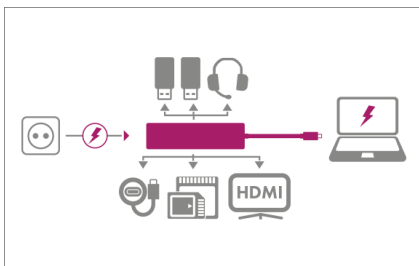

USB Type-C™

The Type-C™ connection offers incredible versatility. It combines data transmission, video output and power in a single, compact port. The integration of USB Type-C™ makes the connection even more practical, as it has a twist-proof connection as its physical feature - making it a truly universal connection.