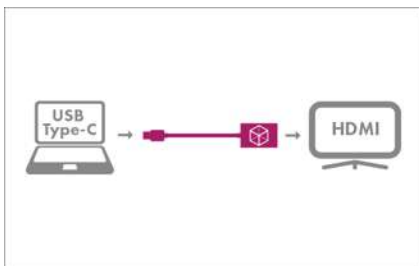

A large screen is needed!

This adapter can help! It is connected to a PC, notebook or mobile device using USB Type-C™ and outputs the video signal via the HDMI® connector.