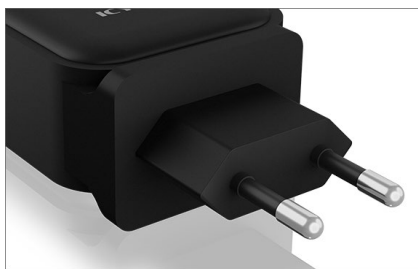

ICY BOX IB-PS103-PD

3-Port Wall Charger with USB Power Delivery

Key features

- Compact and energy-efficient Power Delivery 3.0 charger
- Universal compatibility with many notebooks, tablets and smartphones for short charging time
- Power your mobile devices with up to 65 watts via USB Type-C® Power Delivery
- Additional USB Type-A QC 3.0 port with up to 36 watts
- Intelligent chipset automatically detects the required charging mode
- Safe to use with protection against overcharging, overvoltage, overheating and short circuit

Technical data

Model	IB-PS103-PD
Article no.	60888
EAN code	4250078172239
Brand	ICY BOX
Colour	Black
Material	PC
Input voltage	Input: 100-240 V ~ 50/60 Hz 1.5 A
Charge port	2x USB Type-C®, 1x USB Type-A
Total output	65 W
Charging standard	USB Power Delivery 3.0, Quick Charge 3.0
Main socket	EU plug CEE 7/16, UK plug BS 1363, US/CA plug NEMA 1-15
Protection class	Class II protection
Efficiency Level	VI
Suitable environment	Indoor
Operating temperature	0° C – +25° C
Operating humidity	10% RH – 90% RH
Storage temperature	-20°C – +80°C
Storage humidity	5% RH – 95% RH
Plug & Play	Yes
LED	Power
System requirements	USB Type-C® Power Delivery or QC 3.0 enabled computer, tablet or smartphone. Power Delivery or QC 3.0 enabled charging cable. Make sure that the voltage and polarity of your devices are compatible with each other! Additional USB charging cables are not included.

ICY BOX **IB-PS103-PD** 3-Port Wall Charger with USB Power Delivery

3-in-1

Want to charge three mobile devices at the same time? No problem with the ICY BOX IB-PS103-PD! Charge a small notebook, a tablet and your smartphone at the same time. Two USB Type-C® and one USB Type-A port are available.

Small form - all in

The compact design of the ICY BOX IB-PS103-PD is handy for on the go, yet it contains more than expected and convinces with concentrated power. A total of up to 65 watts of maximum power is available via the plug-in power supply.