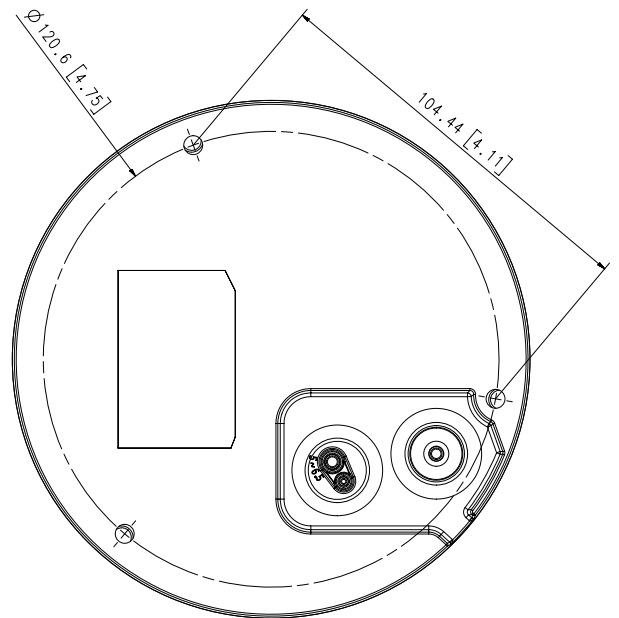

QNV-6072R/6082R/6073R/6083R
QNV-8080R
UNIT : mm[inch]