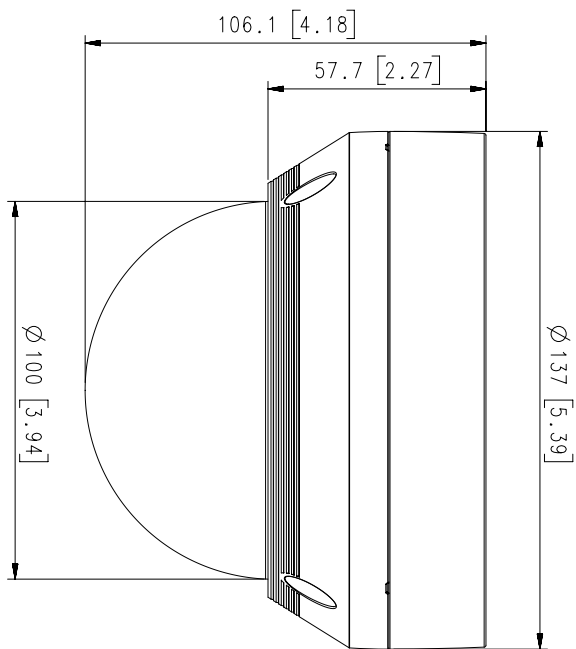

QNV-6072R/6082R/6073R/6083R
QNV-8080R
UNIT : mm[inch]