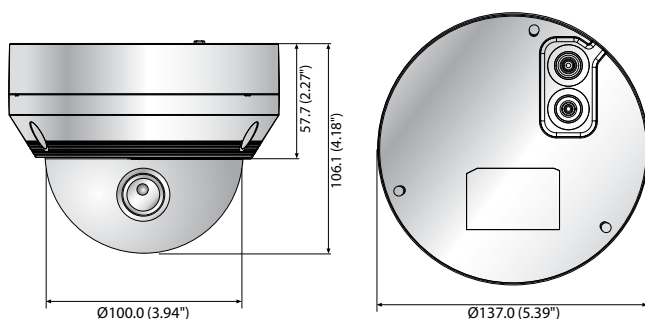

## Key Features

- Max. 2megapixel (1920 x 1080) resolution
- 0.095Lux (Color), 0Lux (B/W, IR LED on)
- 3.2 ~ 10mm (3.1x) varifocal lens
- Max. 30fps@2M all resolutions (H.265/H.264)
- H.265, H.264, MJPEG codec supported, Multiple streaming
- Motion detection, Tampering, Defocus detection
- Hallway view (90°/270°), LDC support
- Micro SD/SDHC/SDXC memory slot (Max. 128GB)
- IR viewable length 30m
- IP66, IK10, PoE/12VDC

## Dimensions

Unit: mm (inch)