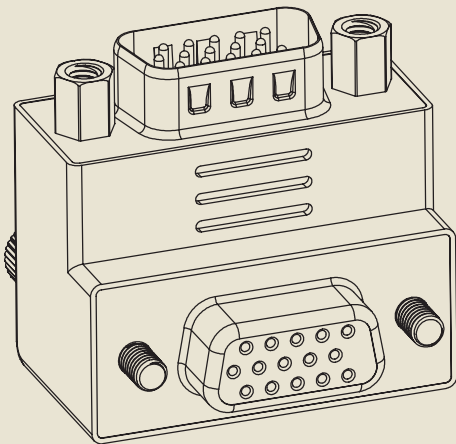

## Adapter VGA male / female 270° angled

### Description

This VGA adapter by Delock enables you to angle the male port of your VGA devices by 270°. Thus you can connect your VGA cable without any problem in case the existing VGA female port is difficult to access.

### Specification

- Connector: VGA 15 pin male > VGA 15 pin female
- Female port 270° angled
- Female port with screws
- Male port with screw nuts
- Connector: nickel-plated