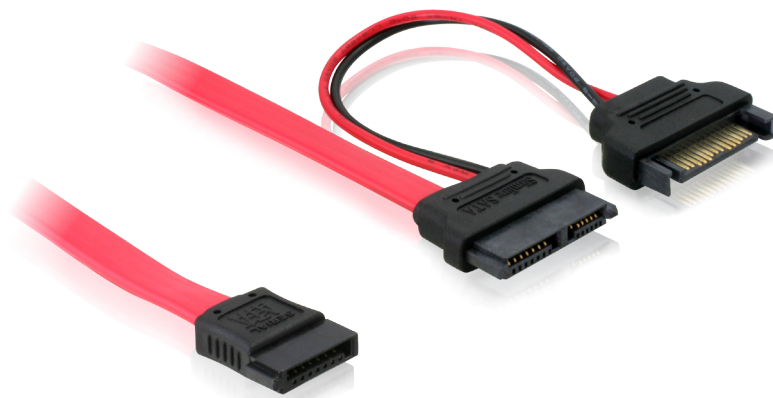

Cable Slim SATA 13pin > 7pin SATA + SATA Power

Description

This SATA Slimline ALL-in-One cable by Delock can be used for connecting devices with SATA Slimline port, e.g. like CD/DVD drives.

Ref. 84418
EAN 4043619844180

Images

Specification

- SATA Slimline 7+6 pin female + SATA Power 15pin > SATA 7pin
- Power: 5V
- Cable length: 50cm SATA cable / 15cm power cable

Package content

- SATA Slimline cable

Package

- Delock poly bag