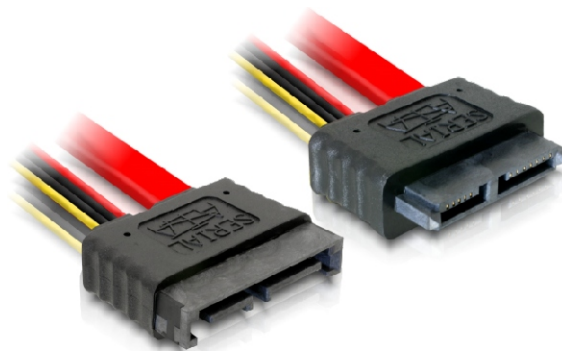

Cable SATA Slimline male > female

Description

This SATA Slimline cable by Delock can be used for connecting devices with SATA Slimline port, e.g. like CD/DVD drives.

Ref. 84374

EAN 4043619843749

Specification

- SATA Slimline 7+6 pin male > female
- Gold connectors
- Cable length: 30cm

Package content

- SATA Slimline cable

Package

- Delock poly bag