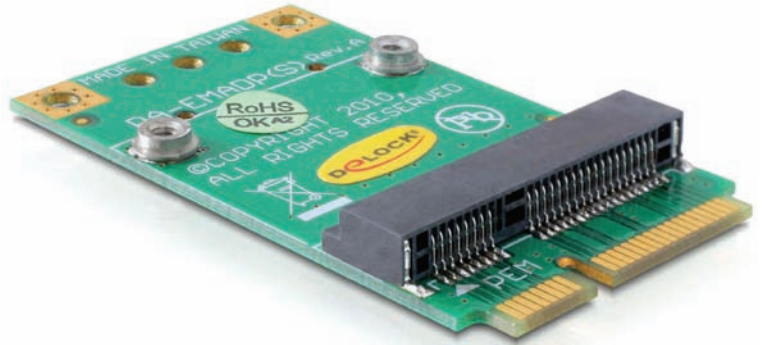

Converter Mini PCI Express half-size > full-size

Description

Connect your half size Mini PCI Express to this Delock converter to extend it to full size.

Ref.	65229
EAN	4043619652297
Country of origin	Taiwan
Customs tariff number	84718000

Images

Anwendungsbeispiel - Modul nicht im Lieferumfang enthalten
Application - Modul not included in the delivery content

Specification

- Extension of a half-size Mini PCI Express card to full-size
- Dimension: 51 x 30 x 5 mm

System requirement

- PC with a free Mini PCI Express slot

Package content

- Converter
- 2 screws

Package

- Delock poly bag