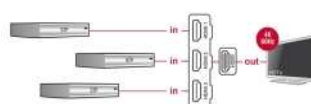

Item No. 18600

Delock HDMI UHD Switch 3 x HDMI in > 1 x HDMI out 4K with integrated cable 50 cm

Description

With this HDMI switch by Delock up to three HDMI devices can be used with one HDMI monitor, TV or beamer. The button on the device allows switching between the HDMI devices.

Specification

- Connectors:
 - Input:
 - 3 x HDMI-A 19 pin female
 - Output:
 - 1 x HDMI-A 19 pin male
- HDMI port selection by button
- LED indicators for active HDMI port
- High Speed HDMI specification
- Supports 3D displays
- Supports HDCP 1.4 and 2.2
- Resolution up to 3840 x 2160 @ 60 Hz (depending on the system and the connected hardware)
- Video bandwidth up to 600 MHz / 6 Gbps per channel, max. 18 Gbps
- No external power supply needed
- Plastic housing
- Colour: black
- Dimensions (LxWxH): ca. 81 x 62 x 16 mm
- Cable length without connectors: ca. 50 cm

System requirements

- One free HDMI female
- HDMI cable

Package content

- HDMI switch
- User manual

Additional Information

EAN: 4043619186006

Country of origin: China

Package: Retail Box

Images

General	
LED indicator:	Activity
Interface	
Output:	1 x HDMI-A 19 pin male
Input:	3 x HDMI-A 19 pin female
Technical characteristics	
Maximum screen resolution:	3840 x 2160 @ 60 Hz
Voltage:	No external power supply needed
Video bandwidth:	600 MHz / 6 Gbps
Physical characteristics	
Housing material:	Plastic
Cable length:	ca. 50 cm (without connectors)
Length:	81 mm
Width:	62 mm
Height:	16 mm