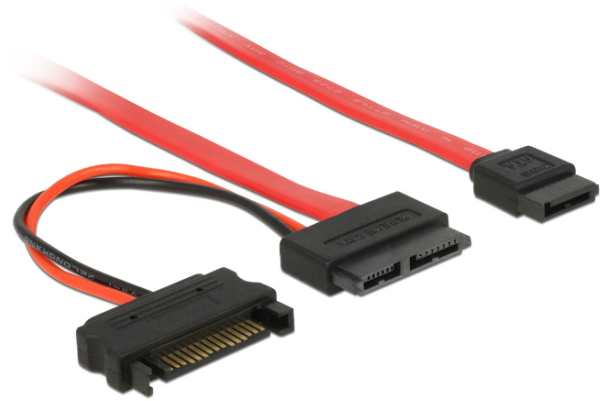

# Delock Cable Slim SATA female > SATA 7 pin + SATA 15 pin 5 V 30 cm

## Description

This Slim SATA cable by Delock can be used for connecting devices with Slim SATA port, e.g. CD / DVD drives.

## Specification

- Connector: Slim SATA 7+6 pin female > SATA 7 pin + SATA 15 pin power
- Voltage: 5 V
- Length: ca. 30 cm SATA data cable  
ca. 15 cm power cable

## Package content

- Slim SATA cable

Item No. 84800

EAN: 4043619848003

Country of origin: China

Package: Poly bag