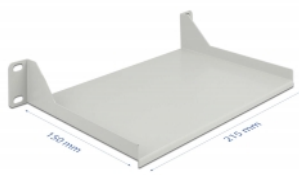

Delock 10" Shelf for network cabinet 1U grey

Description

This 10" shelf by Delock is suitable for installation in a 10" network cabinet. The shelf provides the perfect storage surface for components that cannot be installed and leaves a neat and tidy impression in the network cabinet.

Specification

- For mounting in 10" network cabinet, 1U
- Shelf area: ca. 215 x 150 mm
- Load capacity up to 10 kg
- Colour: grey
- Material: sheet steel

Package content

- 10" shelf
- 4 x screws
- 4 x caged nut
- 4 x washers

Item no. 66854

EAN: 4043619668540

Country of origin: China

Package: Box

Images

General	
Mounting type:	10 in
Physical characteristics	
Material:	sheet steel
Length:	215 mm
Width:	150 mm
Colour:	grey